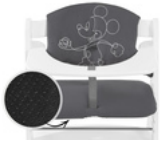

ANTI-SLIP
COATING