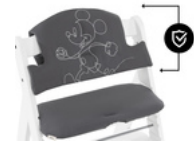

COMFORT & SAFETY
EXTRA-HIGH BACK PIECE