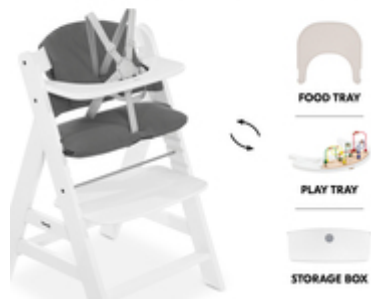

## EASY TO ATTACH TO THE HIGHCHAIR

Simple, fast and practical: the Highchair Pad Select is easy to attach to your highchair. The jersey version is attached with hook and loop fastener; the muslin version with press studs.

## COMPATIBLE WITH CROTCH BELT AND 5-POINT HARNESS

All hauck wooden highchairs come with a crotch belt and a 5-point harness. To keep your little one safe and sound at all times, the seat pad is, of course, compatible with both.

COMFORTABLE & SAFE  
**USABLE WITH**  
SAFETY STRAP & 5-POINT HARNESS

**COMPATIBLE WITH**  
MANY OTHER ACCESSORIES

FITS MANY OTHER ACCESSORIES

The highchair seat pad can be combined with many other hauck accessories for your wooden highchair. From food tray to play tray to storage box, it all fits!