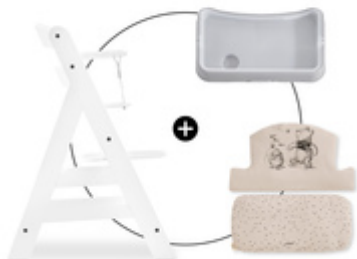

KOMFORTABEL & SICHER
EXTRA HOHE RÜCKENLEHNE

EASY ATTACHMENT TO THE HIGHCHAIR

Simple, fast and practical: the Highchair Pad Select is easy to attach to your highchair. The jersey version is attached with hook and loop fastener; the muslin version with press studs.

CAN BE USED WITH CROTCH BELT AND 5-POINT HARNESS

hauck wooden highchairs are all equipped with a crotch belt and a 5-point harness. You can also use both with the highchair seat pad. Your baby is well secured at any age.

KOMFORTABEL & SICHER
**VERWENDBAR MIT BEIDEN
ALPHA+ GURTSYSTEMEN**

KOMPATIBEL MIT
DEM ALPHA TRAY TISCH

FITS MANY OTHER ACCESSORIES

Combine the highchair seat pad with other hauck accessories for your wooden highchair. From food tray to play tray to storage box, it all fits!