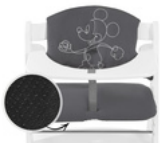

ANTI-SLIP
COATING