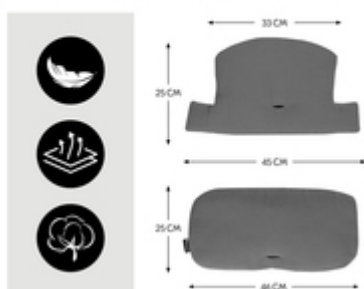

Looking for an extra-comfy seat pad for your little one's highchair? The Highchair Pad Select perfectly fits the hauck Alpha+, Beta+ and Arketa wooden highchairs.

**ALWAYS COMFY**  
WHEN EATING & PLAYING