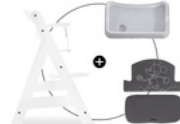

FITS MANY OTHER ACCESSORIES

Combine the highchair seat pad with other hauck accessories for your wooden highchair. From food tray to play tray to storage box, it all fits!

COMPATIBLE WITH MANY OTHER ACCESSORIES

EASY HANDLING
EASY AND PERFECT FIT

COMPATIBLE WITH
THE ALPHA TRAY

High-quality pad set for the hauck wooden highchair

Really comfy thanks to double padding

Are you looking for an extra-comfy pad set for your little one's highchair? The Highchair Pad Select fits perfectly on the hauck Alpha+, Beta+ and Arketa wooden highchairs. And thanks to the double-padded backrest, your child is extra-comfy when eating and playing.