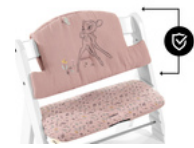

COMFORT & SAFETY
EXTRA-HIGH BACK PIECE