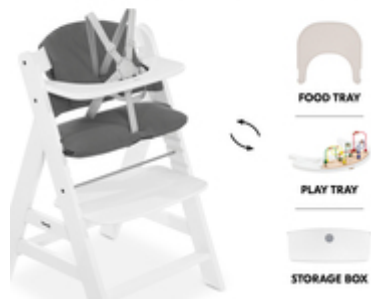

The breathable cotton pad offers pleasantly soft padding for the wooden highchair and even doubles up on the backrest, keeping your child comfortable at all times.

SAFE THANKS TO ANTI-SLIP COATING

Is your child very active? No problem! The underside of the cushion is made of anti-slip coating, preventing it from slipping around during fun and games.

EASY TO ATTACH

TO THE HAUCK WOODEN HIGHCHAIR

EASY TO ATTACH TO THE HIGHCHAIR

Simple, fast and practical: the Highchair Pad Select is easy to attach to your highchair. The jersey version is attached with hook and loop fastener; the muslin version with press studs.

COMPATIBLE WITH CROTCH BELT AND 5-POINT HARNESS

All hauck wooden highchairs come with a crotch belt and a 5-point harness. To keep your little one safe and sound at all times, the seat pad is, of course, compatible with both.

COMFORTABLE & SAFE
USABLE WITH
SAFETY STRAP & 5-POINT HARNESS

COMPATIBLE WITH
MANY OTHER ACCESSORIES

FITS MANY OTHER ACCESSORIES

The highchair seat pad can be combined with many other hauck accessories for your wooden highchair. From food tray to play tray to storage box, it all fits!