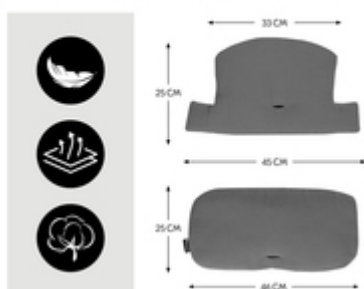

Looking for an extra-comfy seat pad for your little one's highchair? The Highchair Pad Select perfectly fits the hauck Alpha+, Beta+ and Arketa wooden highchairs.

ALWAYS COMFY
WHEN EATING & PLAYING

**REALLY COMFY FOR EATING AND
PLAYING**