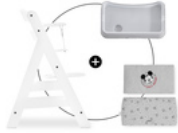

COMFORT & SAFETY
USABLE WITH BOTH
ALPHA+ BELT SYSTEMS

EASY UNZIPPING
EASY AND PERFECT FIT

COMPATIBLE WITH
THE ALPHA TRAY

HIGHCHAIR PAD DELUXE

PAD SET FOR HAUCK WOODEN HIGHCHAIRS

This two-part seat cushion is the ideal addition to your Alpha+ highchair, as it offers your child a more comfortable seating position during mealtime.

Both the seat and backrest pads come with a soft padding and fit perfectly on the Alpha+ toddler chair thanks to the easy-to-use touch fasteners. For washing, you can remove them in no time.

Shipping

- Seat pad