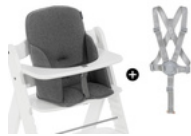

COMFORT & SAFETY
**USABLE WITH BOTH
ALPHA+ BELT SYSTEMS**