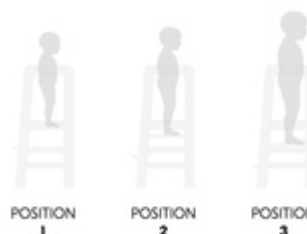

GROW-ALONG THANKS TO ADJUSTABLE FOOT PLATE

The learning tower grows along with your child. Depending on your child's size, you can adjust the foot plate into three different heights.

GROW-ALONG THANKS TO HEIGHT-ADJUSTABLE FOOT PLATE