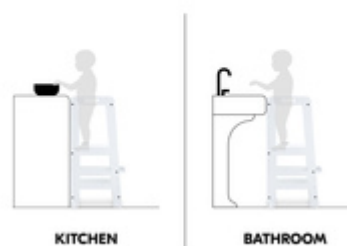

GROW-ALONG THANKS TO ADJUSTABLE FOOT PLATE

The learning tower grows along with your child. Depending on your child's size, you can adjust the foot plate into three different heights.

GROW-ALONG THANKS TO HEIGHT-ADJUSTABLE FOOT PLATE

UNIVERSAL USE

Your child can use the learning tower not only in the kitchen, but also at the table or the bathroom sink to reach various things easily and independently.

UNIVERSAL USE

EASY TO ASSEMBLE,
SAFE ADJUSTMENT OF FOOT PLATE

EASY TO ASSEMBLY AND HEIGHT-
ADJUSTABLE

Screws and tools are already included in delivery.
The foot plate can be easily adjusted with two screws.

HARMONIOUS DESIGN FOR YOUR
INTERIOR

The shape and design of the learning tower are adapted to the look of the hauck wooden highchairs, allowing you to create a harmonious picture in your home.