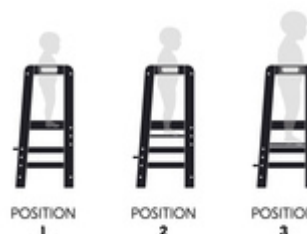

GROW-ALONG THANKS TO ADJUSTABLE FOOT PLATE

The learning tower grows along with your child. Depending on your child's size, you can adjust the foot plate into three different heights.

GROW-ALONG THANKS TO HEIGHT-ADJUSTABLE FOOT PLATE