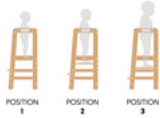

EASY TO ASSEMBLE,
SAFE ADJUSTMENT OF FOOT PLATE

EASY TO ASSEMBLY AND HEIGHT-
ADJUSTABLE

Screws and tools are already included in delivery.
The foot plate can be easily adjusted with two
screws.

HARMONIOUS DESIGN FOR YOUR
INTERIOR

LEARN N EXPLORE
THE LEARNING TOWER FOR INDEPENDENT DISCOVERY

Product Images

YOUR CHILD IS PART OF
ALL FAMILY ACTIVITIES

STRENGTHENS
YOUR CHILD'S
INDEPENDENCY

GROW-ALONG
THANKS TO HEIGHT-ADJUSTABLE
FOOT PLATE