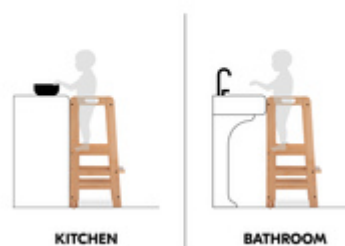

GROW-ALONG THANKS TO ADJUSTABLE FOOT PLATE

The learning tower grows along with your child. Depending on your child's size, you can adjust the foot plate into three different heights.

GROW-ALONG THANKS TO HEIGHT-ADJUSTABLE FOOT PLATE

UNIVERSAL USE

Your child can use the learning tower not only in the kitchen, but also at the table or the bathroom sink to reach various things easily and independently.

UNIVERSAL USE

EASY TO ASSEMBLE,
SAFE ADJUSTMENT OF FOOT PLATE

EASY TO ASSEMBLY AND HEIGHT-
ADJUSTABLE

Screws and tools are already included in delivery.
The foot plate can be easily adjusted with two
screws.

HARMONIOUS DESIGN FOR YOUR
INTERIOR

The shape and design of the learning tower are
adapted to the look of the hauck wooden
highchairs, allowing you to create a harmonious
picture in your home.