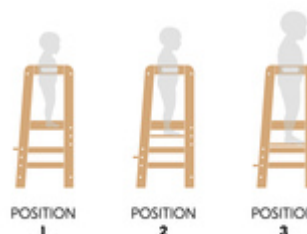

GROW-ALONG THANKS TO ADJUSTABLE FOOT PLATE

The learning tower grows along with your child. Depending on your child's size, you can adjust the foot plate into three different heights.

GROW-ALONG THANKS TO HEIGHT-ADJUSTABLE FOOT PLATE