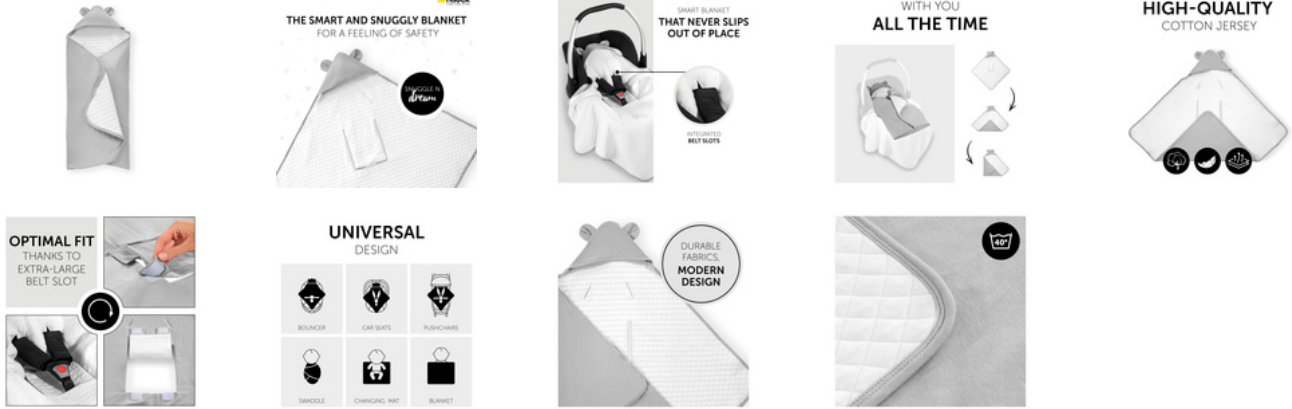

SNUGGLE N DREAM

SMART AND SNUGGLY BLANKET FOR A FEELING OF SAFETY

MACHINE WASHABLE AT 40 DEGREES

As small stains are hard to avoid, the Snuggle N Dream baby blanket can be machine washed at 40 degrees.

SNUGGLE N DREAM

SMART AND SNUGGLY BLANKET FOR A FEELING OF SAFETY

Product Images

Lifestyle Images

SNUGGLE N DREAM

SMART AND SNUGGLY BLANKET FOR A FEELING OF SAFETY

hauck Snuggle N Dream - Snuggly baby blanket with universal fit

During spring and autumn, sudden changes of weather are rather common. The Snuggle N Dream compensates for transitional periods and cooler summer days. But why is this baby blanket so special? Thanks to integrated belt slots, the blanket does not slip out of place when your little passenger kicks about, is easy to fit and ready for use in the blink of an eye.