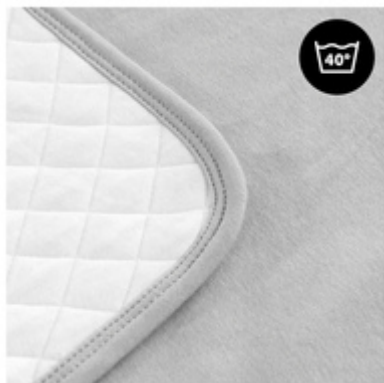

SNUGGLE N DREAM

SMART AND SNUGGLY BLANKET FOR A FEELING OF SAFETY

MACHINE WASHABLE AT 40 DEGREES

As small stains are hard to avoid, the Snuggle N Dream baby blanket can be machine washed at 40 degrees.