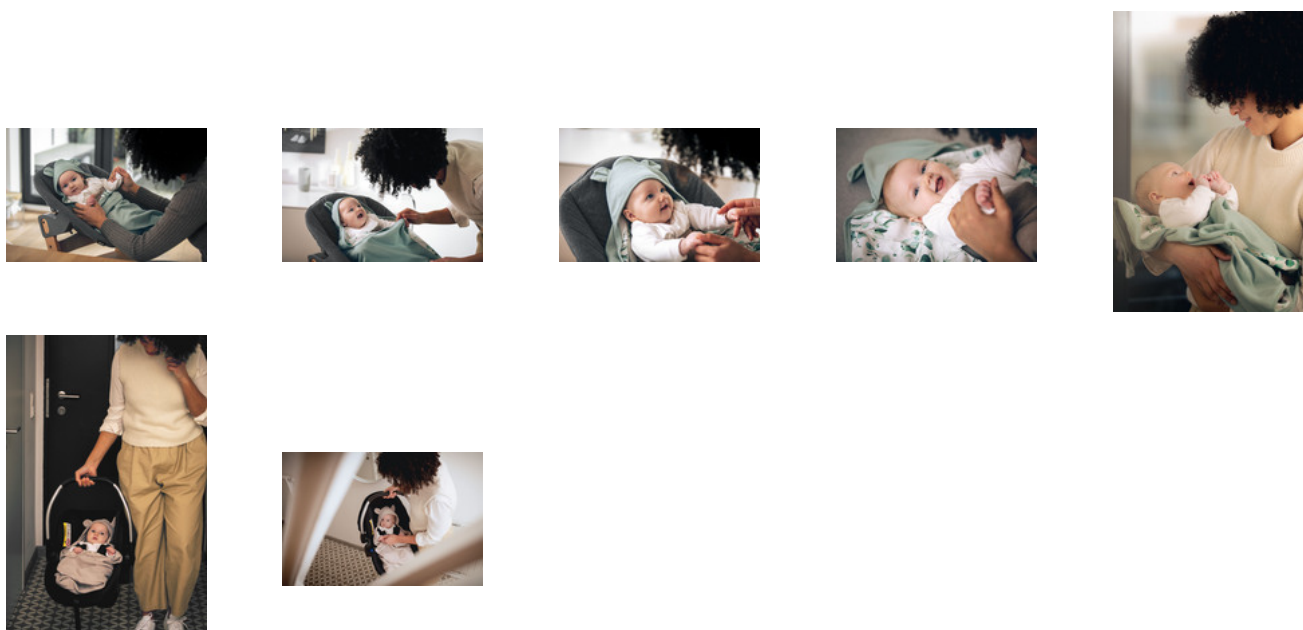

Lifestyle Images