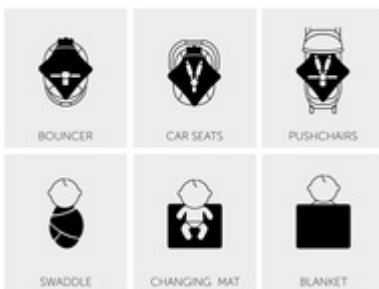

WITH YOU ALL THE TIME

The integrated belt slots prevent the blanket from slipping out of position, providing a snugly accommodation for your little dreamer who can be easily covered without being woken up.

WITH YOU ALL THE TIME

HIGH-QUALITY COTTON JERSEY

HIGH-QUALITY COTTON JERSEY FOR SWEET DREAMS

The blanket is made of soft, high-quality cotton jersey fabric, which is breathable and temperature-balancing. The hood protects your baby against draughts, making it ideal on colder summer days.

OPTIMAL FIT THANKS TO ONE, EXTRA-LARGE BELT SLOT

The integrated belt opening allows you to use the Snuggle N Dream blanket in combination with both a 3-point harness and 5-point harness.

UNIVERSAL DESIGN