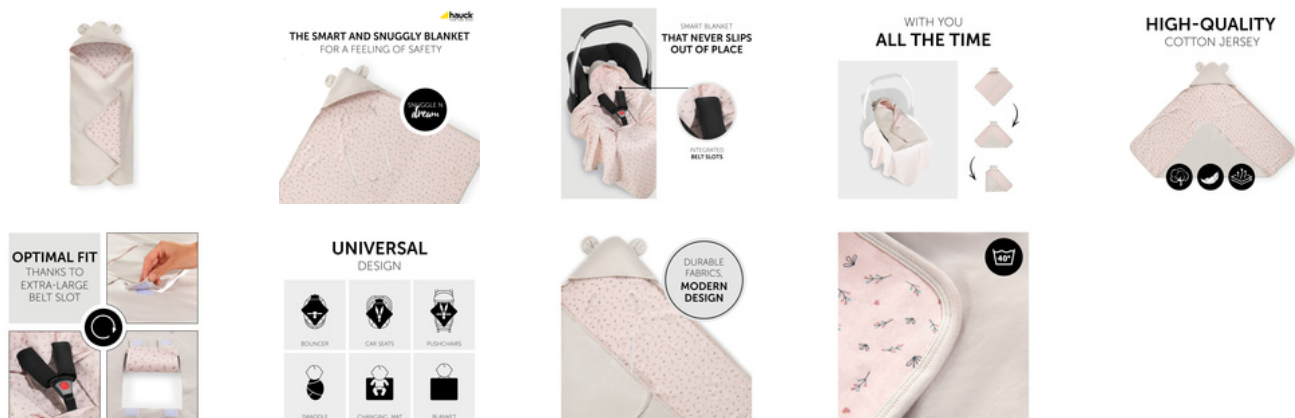

SNUGGLE N DREAM

SMART AND SNUGGLY BLANKET FOR A FEELING OF SAFETY

MACHINE WASHABLE AT 40 DEGREES

As small stains are hard to avoid, the Snuggle N Dream baby blanket can be machine washed at 40 degrees.

SNUGGLE N DREAM

SMART AND SNUGGLY BLANKET FOR A FEELING OF SAFETY

Product Images

Lifestyle Images

SNUGGLE N DREAM

SMART AND SNUGGLY BLANKET FOR A FEELING OF SAFETY

hauck Snuggle N Dream - Snuggly baby blanket with universal fit

During spring and autumn, sudden changes of weather are rather common. The Snuggle N Dream compensates for transitional periods and cooler summer days. But why is this baby blanket so special? Thanks to integrated belt slots, the blanket does not slip out of place when your little passenger kicks about, is easy to fit and ready for use in the blink of an eye.