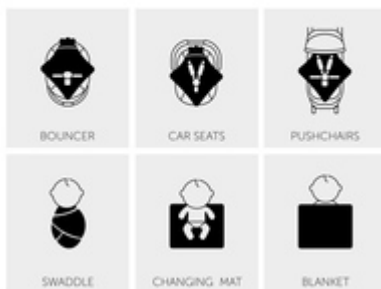

WITH YOU ALL THE TIME

The integrated belt slots prevent the blanket from slipping out of position, providing a snugly accommodation for your little dreamer who can be easily covered without being woken up.

WITH YOU ALL THE TIME

HIGH-QUALITY COTTON JERSEY

HIGH-QUALITY COTTON JERSEY FOR SWEET DREAMS

The blanket is made of soft, high-quality cotton jersey fabric, which is breathable and temperature-balancing. The hood protects your baby against draughts, making it ideal on colder summer days.

OPTIMAL FIT THANKS TO ONE, EXTRA-LARGE BELT SLOT

The integrated belt opening allows you to use the Snuggle N Dream blanket in combination with both a 3-point harness and 5-point harness.

UNIVERSAL DESIGN

During spring and autumn, sudden changes of weather are rather common. The Snuggle N Dream compensates for transitional periods and cooler summer days. But why is this baby blanket so special? Thanks to integrated belt slots, the blanket does not slip out of place when your little passenger kicks about, is easy to fit and ready for use in the blink of an eye.