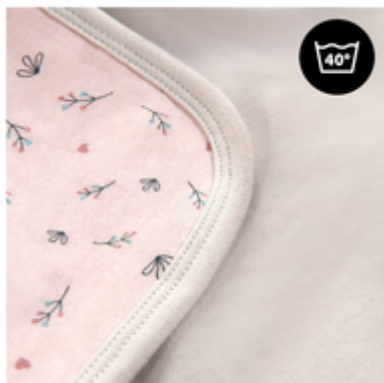

SNUGGLE N DREAM

SMART AND SNUGGLY BLANKET FOR A FEELING OF SAFETY

MACHINE WASHABLE AT 40 DEGREES

As small stains are hard to avoid, the Snuggle N Dream baby blanket can be machine washed at 40 degrees.