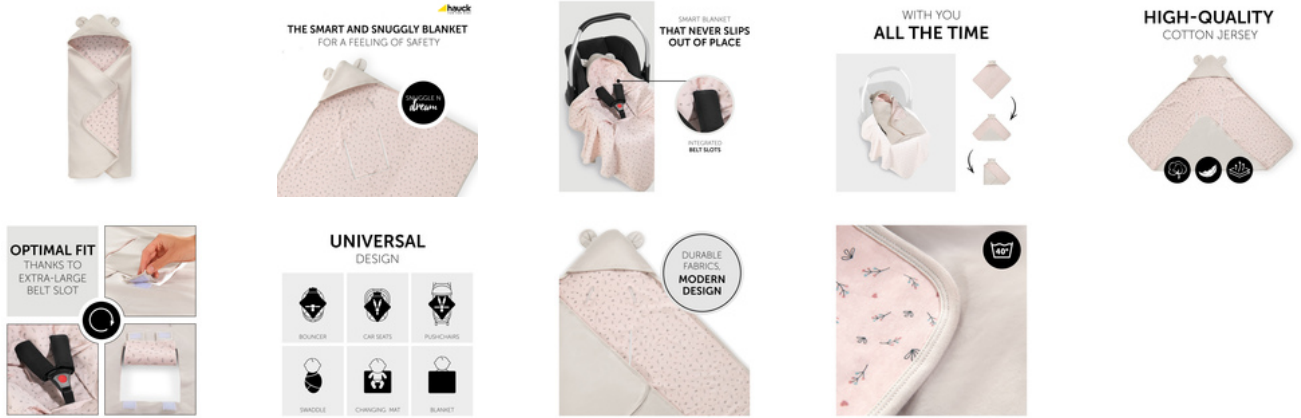

SNUGGLE N DREAM

SMART AND SNUGGLY BLANKET FOR A FEELING OF SAFETY

MACHINE WASHABLE AT 40 DEGREES

As small stains are hard to avoid, the Snuggle N Dream baby blanket can be machine washed at 40 degrees.

SNUGGLE N DREAM

SMART AND SNUGGLY BLANKET FOR A FEELING OF SAFETY

Product Images

Lifestyle Images

SNUGGLE N DREAM

SMART AND SNUGGLY BLANKET FOR A FEELING OF SAFETY

hauck Snuggle N Dream - Snuggly baby blanket with universal fit

During spring and autumn, sudden changes of weather are rather common. The Snuggle N Dream compensates for transitional periods and cooler summer days. But why is this baby blanket so special? Thanks to integrated belt slots, the blanket does not slip out of place when your little passenger kicks about, is easy to fit and ready for use in the blink of an eye.