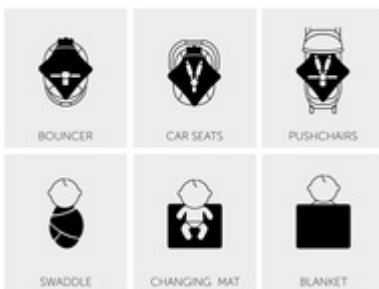

UNIVERSAL DESIGN