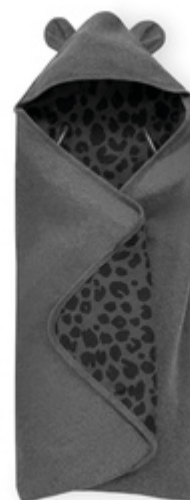

SNUGGLE N DREAM
SMART AND SNUGGLY BLANKET FOR A FEELING OF SAFETY

FOR A FEELING OF SAFETY

/

UNIVERSALLY USABLE

/

HIGH-QUALITY AND EASY-CARE FABRICS