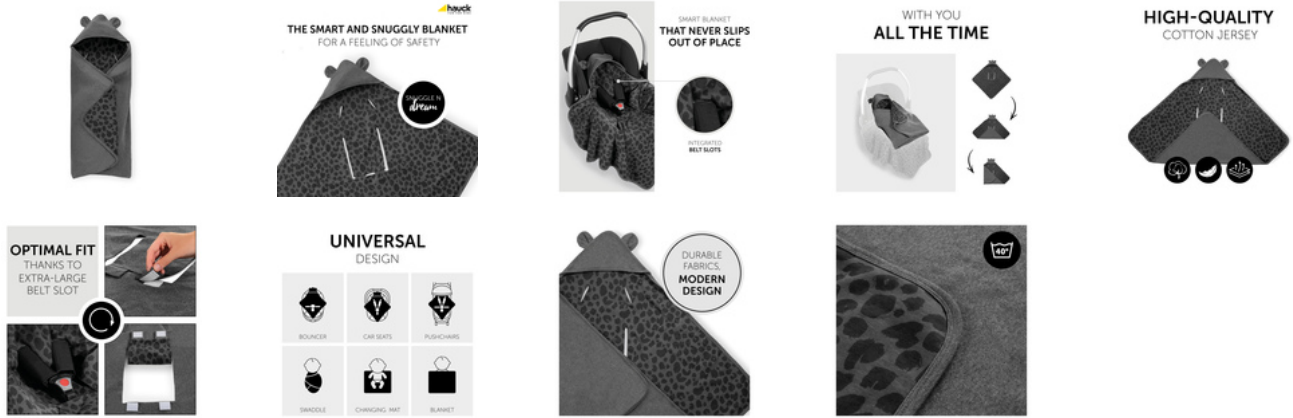

SNUGGLE N DREAM

SMART AND SNUGGLY BLANKET FOR A FEELING OF SAFETY

Product Images