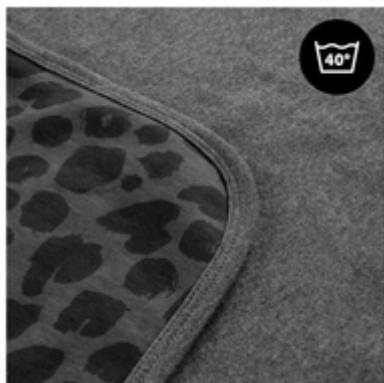

SNUGGLE N DREAM

SMART AND SNUGGLY BLANKET FOR A FEELING OF SAFETY

MACHINE WASHABLE AT 40 DEGREES

As small stains are hard to avoid, the Snuggle N Dream baby blanket can be machine washed at 40 degrees.