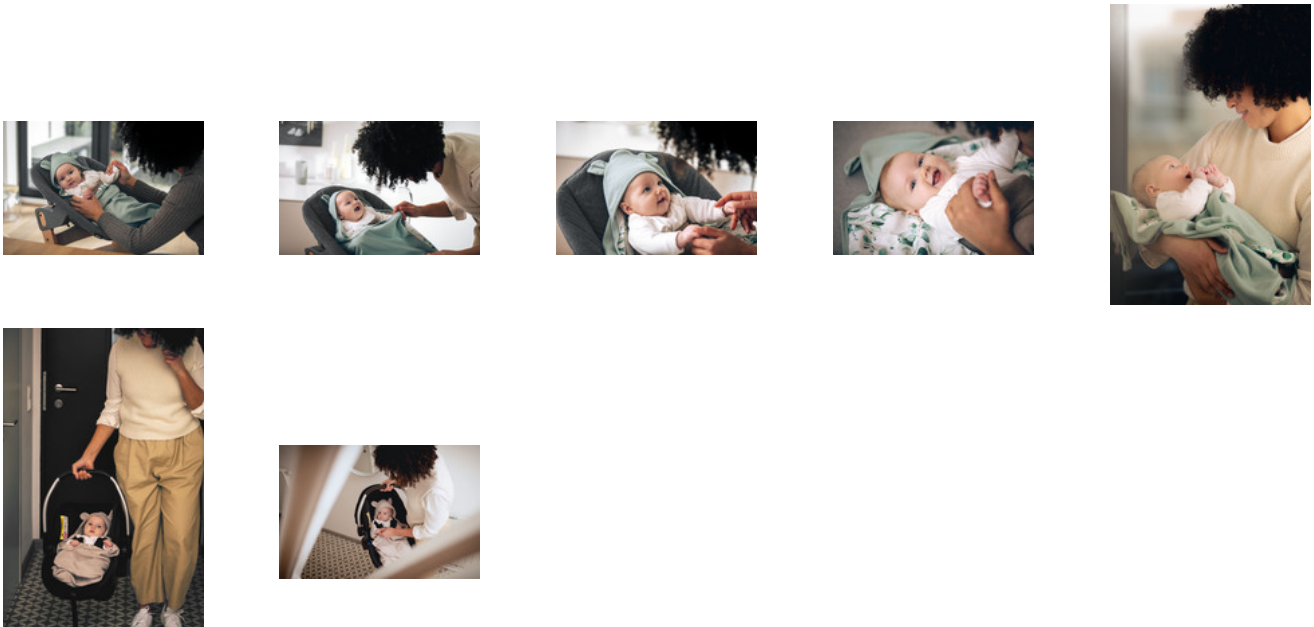

Lifestyle Images