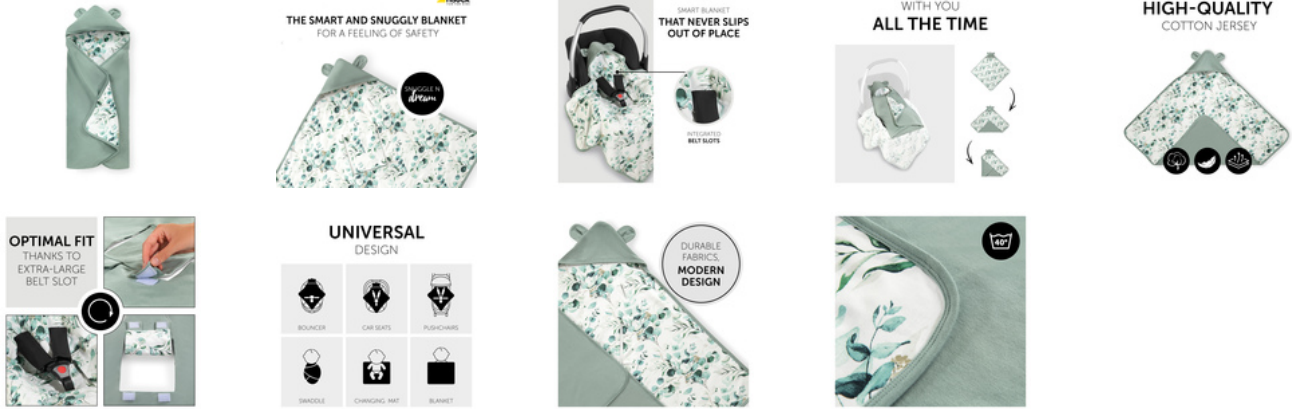

SNUGGLE N DREAM

SMART AND SNUGGLY BLANKET FOR A FEELING OF SAFETY

MACHINE WASHABLE AT 40 DEGREES

As small stains are hard to avoid, the Snuggle N Dream baby blanket can be machine washed at 40 degrees.

SNUGGLE N DREAM

SMART AND SNUGGLY BLANKET FOR A FEELING OF SAFETY

Product Images

Lifestyle Images

SNUGGLE N DREAM

SMART AND SNUGGLY BLANKET FOR A FEELING OF SAFETY

hauck Snuggle N Dream - Snuggly baby blanket with universal fit

During spring and autumn, sudden changes of weather are rather common. The Snuggle N Dream compensates for transitional periods and cooler summer days. But why is this baby blanket so special? Thanks to integrated belt slots, the blanket does not slip out of place when your little passenger kicks about, is easy to fit and ready for use in the blink of an eye.