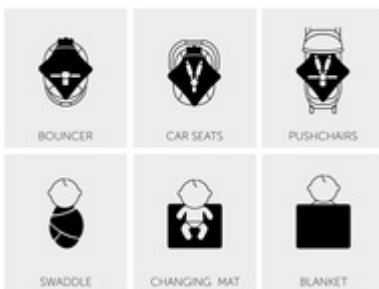

The integrated belt slots prevent the blanket from slipping out of position, providing a snugly accommodation for your little dreamer who can be easily covered without being woken up.

WITH YOU ALL THE TIME

HIGH-QUALITY COTTON JERSEY

HIGH-QUALITY COTTON JERSEY FOR SWEET DREAMS

The blanket is made of soft, high-quality cotton jersey fabric, which is breathable and temperature-balancing. The hood protects your baby against draughts, making it ideal on colder summer days.

OPTIMAL FIT THANKS TO ONE, EXTRA-LARGE BELT SLOT

The integrated belt opening allows you to use the Snuggle N Dream blanket in combination with both a 3-point harness and 5-point harness.

UNIVERSAL DESIGN