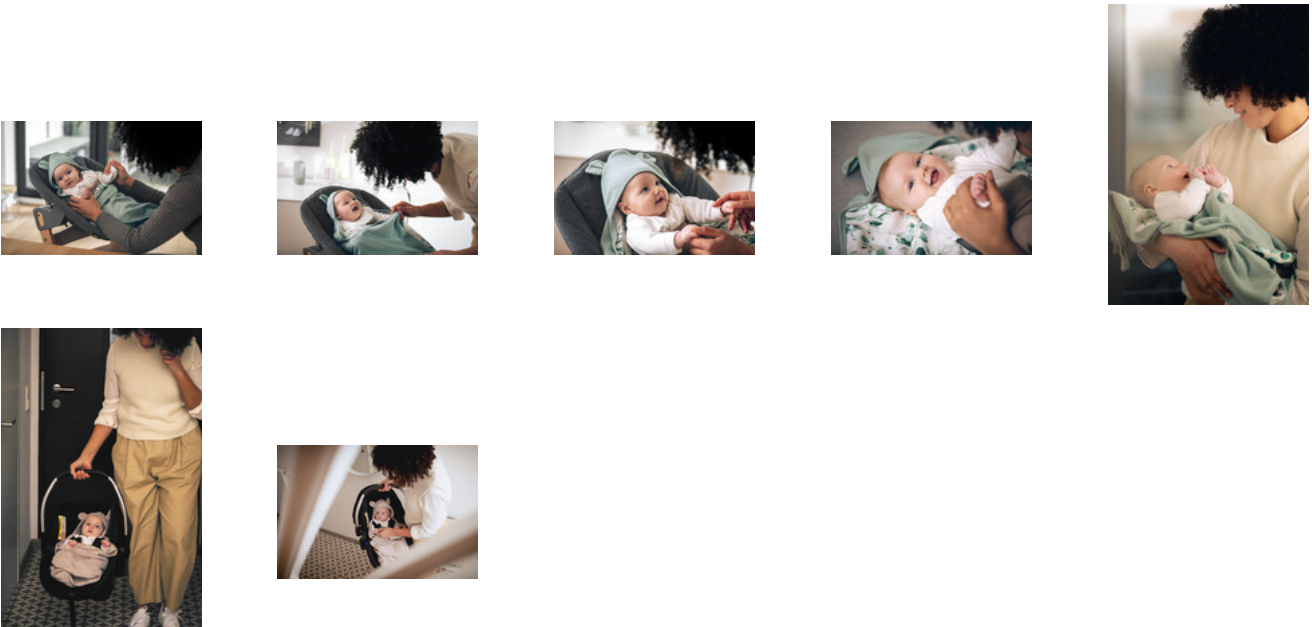

Lifestyle Images