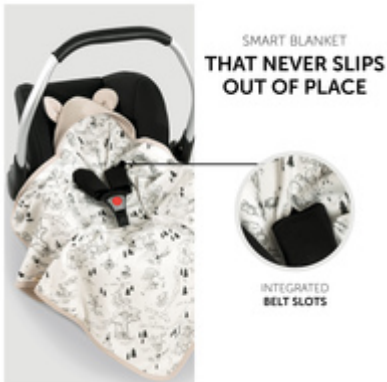

SNUGGLE N DREAM

SMART AND SNUGGLY BLANKET FOR A FEELING OF SAFETY

FOR A FEELING OF SAFETY

/

UNIVERSALLY USABLE

/

HIGH-QUALITY AND EASY-CARE FABRICS

SMART BLANKET THAT NEVER SLIPS OUT OF PLACE

No slipping away and ready to use at any time – the Snuggle N Dream by hauck. The soft baby blanket is designed for an easy use in your pushchair or car seat whenever you need it.

WITH YOU ALL THE TIME

The integrated belt slots prevent the blanket from slipping out of position, providing a snugly accommodation for your little dreamer who can be easily covered without being woken up.

WITH YOU ALL THE TIME

During spring and autumn, sudden changes of weather are rather common. The Snuggle N Dream compensates for transitional periods and cooler summer days. But why is this baby blanket so special? Thanks to integrated belt slots, the blanket does not slip out of place when your little passenger kicks about, is easy to fit and ready for use in the blink of an eye.