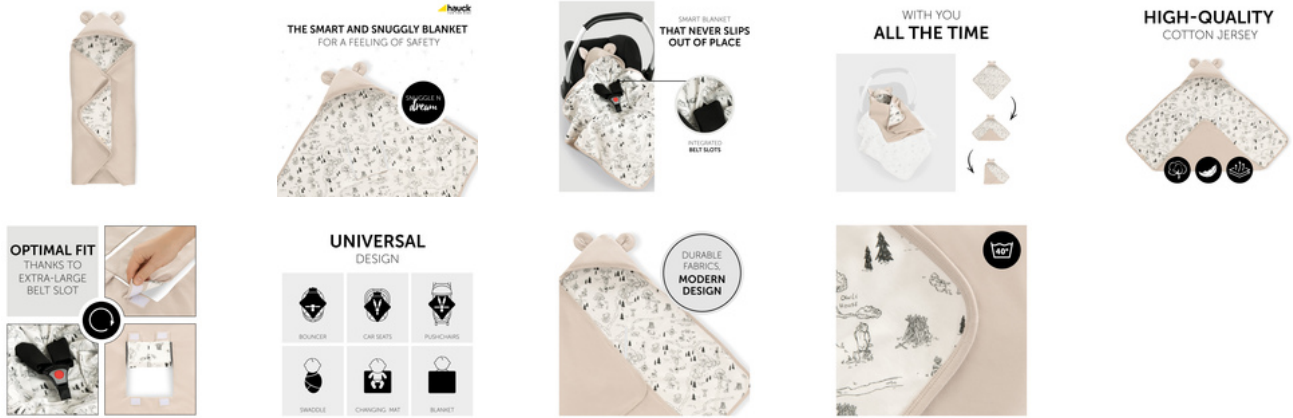

SNUGGLE N DREAM

SMART AND SNUGGLY BLANKET FOR A FEELING OF SAFETY

Product Images