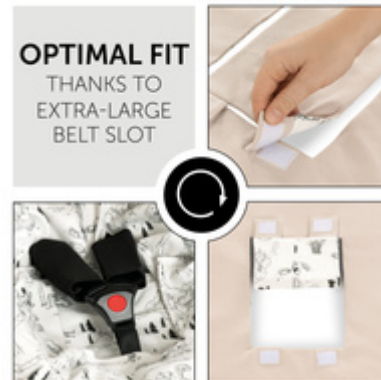

## OPTIMAL FIT THANKS TO ONE, EXTRA-LARGE BELT SLOT

The integrated belt opening allows you to use the Snuggle N Dream blanket in combination with both a 3-point harness and 5-point harness.