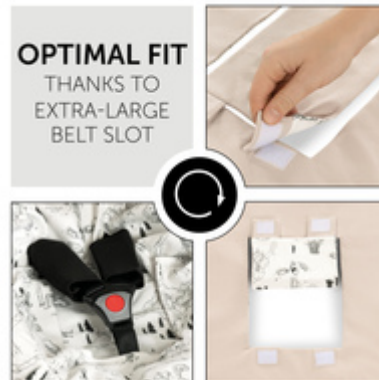

## OPTIMAL FIT THANKS TO ONE, EXTRA-LARGE BELT SLOT

The integrated belt opening allows you to use the Snuggle N Dream blanket in combination with both a 3-point harness and 5-point harness.