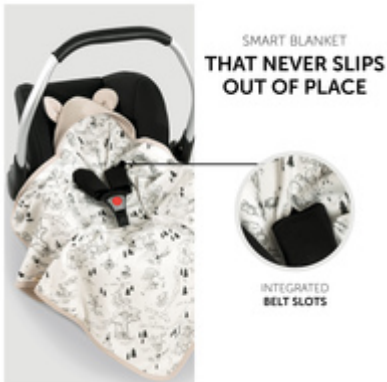

# SNUGGLE N DREAM

SMART AND SNUGGLY BLANKET FOR A FEELING OF SAFETY

**FOR A FEELING OF SAFETY**

/

**UNIVERSALLY USABLE**

/

**HIGH-QUALITY AND EASY-CARE FABRICS**

## SMART BLANKET THAT NEVER SLIPS OUT OF PLACE

No slipping away and ready to use at any time – the Snuggle N Dream by hauck. The soft baby blanket is designed for an easy use in your pushchair or car seat whenever you need it.

## WITH YOU ALL THE TIME

The integrated belt slots prevent the blanket from slipping out of position, providing a snugly accommodation for your little dreamer who can be easily covered without being woken up.