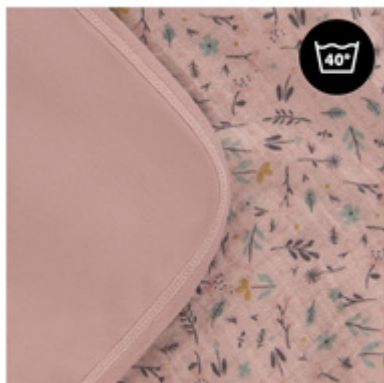

SNUGGLE N DREAM

SMART AND SNUGGLY BLANKET FOR A FEELING OF SAFETY

MACHINE WASHABLE AT 40 DEGREES

As small stains are hard to avoid, the Snuggle N Dream baby blanket can be machine washed at 40 degrees.