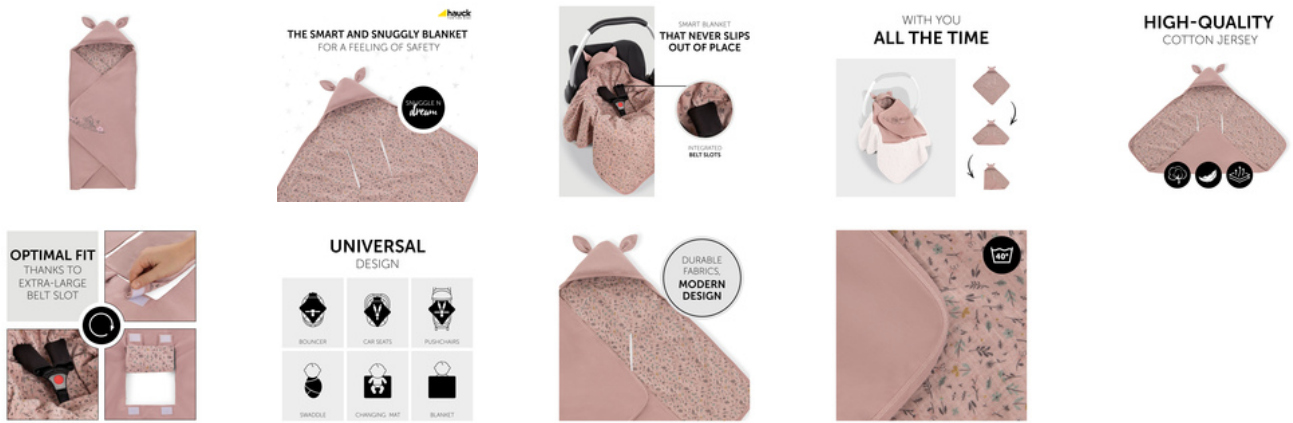

SNUGGLE N DREAM

SMART AND SNUGGLY BLANKET FOR A FEELING OF SAFETY

Product Images