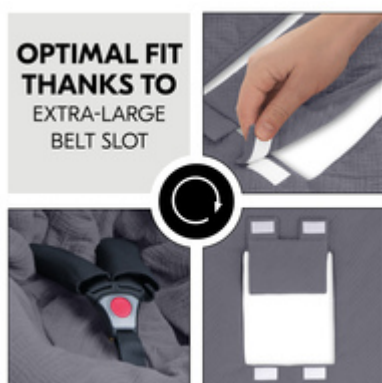

### COSY PADDING AND PROTECTIVE HOOD

The Snuggle so Cosy baby blanket is softly padded, has a pretty hood and can be tied with a bow. The blanket protects your baby from the wind and keeps them cosy and warm.

### OPTIMAL FIT THANKS TO LARGE HARNESS OPENING

Thanks to the extra large belt opening, the baby blanket is ready for use at any time, easy to attach and can be used with both 3-point and 5-point harnesses.

#### **Universal use thanks to the sophisticated design with large belt opening**

Thanks to the extra large belt opening, the baby blanket is ready for use at any time, easy to attach and can be used with both 3-point and 5-point harnesses. Whether at home or on the go - the Snuggle so Cosy is compatible with almost all (hauck) products: baby bouncers such as the Alpha Bouncer, infant carriers and car seats. It works as an insert or footmuff for prams and buggies, as well as a blanket for baby cribs and travel cots.

## Dimensions

**Built up** 29.5 x 29.5 in

**Age information** 0 - 48 months