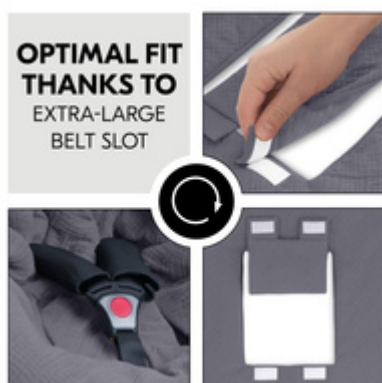

The Snuggle so Cosy baby blanket is softly padded, has a pretty hood and can be tied with a bow. The blanket protects your baby from the wind and keeps them cosy and warm.

COMFORTABLE COTTON COVER FOR ALL SEASONS

The Snuggle so Cosy blanket has a soft, breathable cotton cover that is gentle to your baby's sensitive skin.

OPTIMAL FIT THANKS TO LARGE HARNESS OPENING

Thanks to the extra large belt opening, the baby blanket is ready for use at any time, easy to attach and can be used with both 3-point and 5-point harnesses.

Universal use thanks to the sophisticated design with large belt opening

Thanks to the extra large belt opening, the baby blanket is ready for use at any time, easy to attach and can be used with both 3-point and 5-point harnesses. Whether at home or on the go - the Snuggle so Cosy is compatible with almost all (hauck) products: baby bouncers such as the Alpha Bouncer, infant carriers and car seats. It works as an insert or footmuff for prams and buggies, as well as a blanket for baby cribs and travel cots.

Shipping

- Blanket

SNUGGLE SO COSY

EXTRA SOFT BABY BLANKET IN HIGH QUALITY DESIGN

Product net weight 0,37 kg 0.82 lb / US

Dimensions

Built up 29.5 x 29.5 in

Age information 0 - 48 months