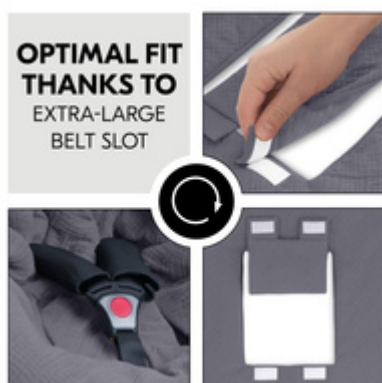

The Snuggle so Cosy baby blanket is softly padded, has a pretty hood and can be tied with a bow. The blanket protects your baby from the wind and keeps them cosy and warm.

COMFORTABLE COTTON COVER FOR ALL SEASONS

The Snuggle so Cosy blanket has a soft, breathable cotton cover that is gentle to your baby's sensitive skin.

OPTIMAL FIT THANKS TO LARGE HARNESS OPENING

Thanks to the extra large belt opening, the baby blanket is ready for use at any time, easy to attach and can be used with both 3-point and 5-point harnesses.

Universal use thanks to the sophisticated design with large belt opening

Thanks to the extra large belt opening, the baby blanket is ready for use at any time, easy to attach and can be used with both 3-point and 5-point harnesses. Whether at home or on the go - the Snuggle so Cosy is compatible with almost all (hauck) products: baby bouncers such as the Alpha Bouncer, infant carriers and car seats. It works as an insert or footmuff for prams and buggies, as well as a blanket for baby cribs and travel cots.

Shipping

- Blanket

SNUGGLE SO COSY
EXTRA SOFT BABY BLANKET IN HIGH QUALITY DESIGN

Product net weight 0,37 kg 0.82 lb / US

Dimensions

Built up 29.5 x 29.5 in

Age information 0 - 48 months