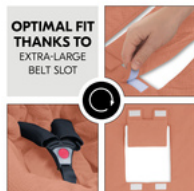

UNIVERSAL DESIGN

MODERN DESIGN WITH DURABLE FABRICS

The high-quality fabrics give the cover a modern look. Durable materials allow you to use the blanket for years.

MACHINE WASHABLE AT 30 DEGREES

If your baby spills, you can easily wash the Snuggly so Cosy baby blanket at 30 degrees in the washing machine.

SNUGGLE SO COSY

EXTRA SOFT BABY BLANKET IN HIGH QUALITY DESIGN

Product Images

Snuggle so Cosy - Extra soft baby blanket

Safe and cosy wrap blanket for your baby

The Snuggle so Cosy baby blanket is softly padded, has a lovely hood and can be tied with a bow. The blanket protects your baby from the wind and keeps them cosy and warm. It has a soft, breathable cotton cover that is gentle to your baby's sensitive skin. Whether spring, summer, autumn or winter - the thermo-regulating blanket is suitable for every season.

Universal use thanks to the sophisticated design with large belt opening

Thanks to the extra large belt opening, the baby blanket is ready for use at any time, easy to attach and can be used with both 3-point and 5-point harnesses. Whether at home or on the go - the Snuggle so Cosy is compatible with almost all (hauck) products: baby bouncers such as the Alpha Bouncer, infant carriers and car seats. It works as an insert or footmuff for prams and buggies, as well as a blanket for baby cribs and travel cots.