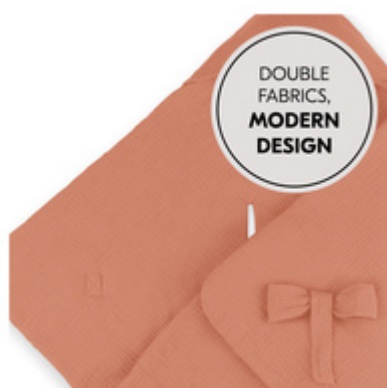

The Snuggle so Cosy baby blanket is softly padded, has a pretty hood and can be tied with a bow. The blanket protects your baby from the wind and keeps them cosy and warm.

COMFORTABLE COTTON COVER FOR ALL SEASONS

The Snuggle so Cosy blanket has a soft, breathable cotton cover that is gentle to your baby's sensitive skin.

COMFORTABLE COTTON COVER

OPTIMAL FIT THANKS TO LARGE HARNESS OPENING

Thanks to the extra large belt opening, the baby blanket is ready for use at any time, easy to attach and can be used with both 3-point and 5-point harnesses.

UNIVERSAL DESIGN

MODERN DESIGN WITH DURABLE FABRICS

The high-quality fabrics give the cover a modern look. Durable materials allow you to use the blanket for years.

MACHINE WASHABLE AT 30 DEGREES

If your baby spills, you can easily wash the Snuggly so Cosy baby blanket at 30 degrees in the washing machine.

SNUGGLE SO COSY

EXTRA SOFT BABY BLANKET IN HIGH QUALITY DESIGN

Product Images

Snuggle so Cosy - Extra soft baby blanket

Safe and cosy wrap blanket for your baby

The Snuggle so Cosy baby blanket is softly padded, has a lovely hood and can be tied with a bow. The blanket protects your baby from the wind and keeps them cosy and warm. It has a soft, breathable cotton cover that is gentle to your baby's sensitive skin. Whether spring, summer, autumn or winter - the thermo-regulating blanket is suitable for every season.