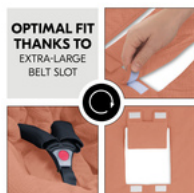

UNIVERSAL DESIGN

MODERN DESIGN WITH DURABLE FABRICS

The high-quality fabrics give the cover a modern look. Durable materials allow you to use the blanket for years.

MACHINE WASHABLE AT 30 DEGREES

If your baby spills, you can easily wash the Snuggly so Cosy baby blanket at 30 degrees in the washing machine.

SNUGGLE SO COSY

EXTRA SOFT BABY BLANKET IN HIGH QUALITY DESIGN

Product Images

Snuggle so Cosy - Extra soft baby blanket

Safe and cosy wrap blanket for your baby

The Snuggle so Cosy baby blanket is softly padded, has a lovely hood and can be tied with a bow. The blanket protects your baby from the wind and keeps them cosy and warm. It has a soft, breathable cotton cover that is gentle to your baby's sensitive skin. Whether spring, summer, autumn or winter - the thermo-regulating blanket is suitable for every season.

Universal use thanks to the sophisticated design with large belt opening

Thanks to the extra large belt opening, the baby blanket is ready for use at any time, easy to attach and can be used with both 3-point and 5-point harnesses. Whether at home or on the go - the Snuggle so Cosy is compatible with almost all (hauck) products: baby bouncers such as the Alpha Bouncer, infant carriers and car seats. It works as an insert or footmuff for prams and buggies, as well as a blanket for baby cribs and travel cots.