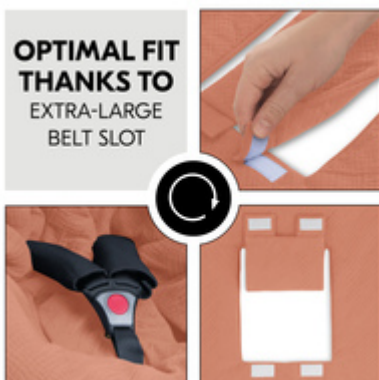

The Snuggle so Cosy baby blanket is softly padded, has a pretty hood and can be tied with a bow. The blanket protects your baby from the wind and keeps them cosy and warm.

COMFORTABLE COTTON COVER FOR ALL SEASONS

The Snuggle so Cosy blanket has a soft, breathable cotton cover that is gentle to your baby's sensitive skin.

COMFORTABLE COTTON COVER

OPTIMAL FIT THANKS TO LARGE HARNESS OPENING

Thanks to the extra large belt opening, the baby blanket is ready for use at any time, easy to attach and can be used with both 3-point and 5-point harnesses.

Universal use thanks to the sophisticated design with large belt opening

Thanks to the extra large belt opening, the baby blanket is ready for use at any time, easy to attach and can be used with both 3-point and 5-point harnesses. Whether at home or on the go - the Snuggle so Cosy is compatible with almost all (hauck) products: baby bouncers such as the Alpha Bouncer, infant carriers and car seats. It works as an insert or footmuff for prams and buggies, as well as a blanket for baby cribs and travel cots.

Shipping

- Blanket

SNUGGLE SO COSY
EXTRA SOFT BABY BLANKET IN HIGH QUALITY DESIGN

Product net weight 0,37 kg 0.82 lb / US

Dimensions

Built up 29.5 x 29.5 in

Age information 0 - 48 months