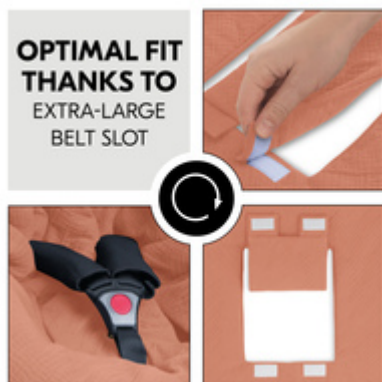

The Snuggle so Cosy baby blanket is softly padded, has a pretty hood and can be tied with a bow. The blanket protects your baby from the wind and keeps them cosy and warm.

COMFORTABLE COTTON COVER FOR ALL SEASONS

The Snuggle so Cosy blanket has a soft, breathable cotton cover that is gentle to your baby's sensitive skin.

OPTIMAL FIT THANKS TO LARGE HARNESS OPENING

Thanks to the extra large belt opening, the baby blanket is ready for use at any time, easy to attach and can be used with both 3-point and 5-point harnesses.

Universal use thanks to the sophisticated design with large belt opening

Thanks to the extra large belt opening, the baby blanket is ready for use at any time, easy to attach and can be used with both 3-point and 5-point harnesses. Whether at home or on the go - the Snuggle so Cosy is compatible with almost all (hauck) products: baby bouncers such as the Alpha Bouncer, infant carriers and car seats. It works as an insert or footmuff for prams and buggies, as well as a blanket for baby cribs and travel cots.

Shipping

- Blanket

SNUGGLE SO COSY

EXTRA SOFT BABY BLANKET IN HIGH QUALITY DESIGN

Product net weight 0,37 kg 0.82 lb / US

Dimensions

Built up 29.5 x 29.5 in

Age information 0 - 48 months