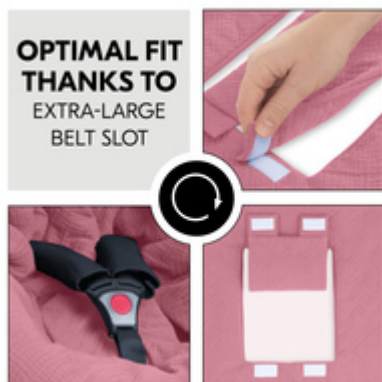

The Snuggle so Cosy baby blanket is softly padded, has a pretty hood and can be tied with a bow. The blanket protects your baby from the wind and keeps them cosy and warm.

COMFORTABLE COTTON COVER FOR ALL SEASONS

The Snuggle so Cosy blanket has a soft, breathable cotton cover that is gentle to your baby's sensitive skin.

OPTIMAL FIT THANKS TO LARGE HARNESS OPENING

Thanks to the extra large belt opening, the baby blanket is ready for use at any time, easy to attach and can be used with both 3-point and 5-point harnesses.

Universal use thanks to the sophisticated design with large belt opening

Thanks to the extra large belt opening, the baby blanket is ready for use at any time, easy to attach and can be used with both 3-point and 5-point harnesses. Whether at home or on the go - the Snuggle so Cosy is compatible with almost all (hauck) products: baby bouncers such as the Alpha Bouncer, infant carriers and car seats. It works as an insert or footmuff for prams and buggies, as well as a blanket for baby cribs and travel cots.

Shipping

- Blanket

SNUGGLE SO COSY
EXTRA SOFT BABY BLANKET IN HIGH QUALITY DESIGN

Product net weight 0,37 kg 0.82 lb / US

Dimensions

Built up 29.5 x 29.5 in

Age information 0 - 48 months