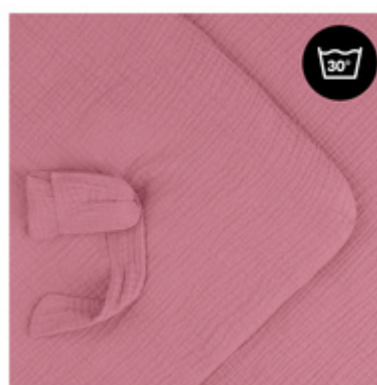

UNIVERSAL DESIGN

MODERN DESIGN WITH DURABLE FABRICS

The high-quality fabrics give the cover a modern look. Durable materials allow you to use the blanket for years.

MACHINE WASHABLE AT 30 DEGREES

If your baby spills, you can easily wash the Snuggly so Cosy baby blanket at 30 degrees in the washing machine.

SNUGGLE SO COSY

EXTRA SOFT BABY BLANKET IN HIGH QUALITY DESIGN

Product Images

Snuggle so Cosy - Extra soft baby blanket

Safe and cosy wrap blanket for your baby

The Snuggle so Cosy baby blanket is softly padded, has a lovely hood and can be tied with a bow. The blanket protects your baby from the wind and keeps them cosy and warm. It has a soft, breathable cotton cover that is gentle to your baby's sensitive skin. Whether spring, summer, autumn or winter - the thermo-regulating blanket is suitable for every season.

Universal use thanks to the sophisticated design with large belt opening

Thanks to the extra large belt opening, the baby blanket is ready for use at any time, easy to attach and can be used with both 3-point and 5-point harnesses. Whether at home or on the go - the Snuggle so Cosy is compatible with almost all (hauck) products: baby bouncers such as the Alpha Bouncer, infant carriers and car seats. It works as an insert or footmuff for prams and buggies, as well as a blanket for baby cribs and travel cots.