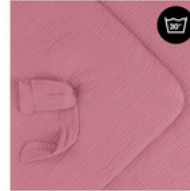

The Snuggle so Cosy blanket has a soft, breathable cotton cover that is gentle to your baby's sensitive skin.

OPTIMAL FIT THANKS TO LARGE HARNESS OPENING

Thanks to the extra large belt opening, the baby blanket is ready for use at any time, easy to attach and can be used with both 3-point and 5-point harnesses.

UNIVERSAL DESIGN

MODERN DESIGN WITH DURABLE FABRICS

The high-quality fabrics give the cover a modern look. Durable materials allow you to use the blanket for years.

MACHINE WASHABLE AT 30 DEGREES

If your baby spills, you can easily wash the Snuggly so Cosy baby blanket at 30 degrees in the washing machine.

SNUGGLE SO COSY

EXTRA SOFT BABY BLANKET IN HIGH QUALITY DESIGN

Product Images

Snuggle so Cosy - Extra soft baby blanket

Safe and cosy wrap blanket for your baby

The Snuggle so Cosy baby blanket is softly padded, has a lovely hood and can be tied with a bow. The blanket protects your baby from the wind and keeps them cosy and warm. It has a soft, breathable cotton cover that is gentle to your baby's sensitive skin. Whether spring, summer, autumn or winter - the thermo-regulating blanket is suitable for every season.

Universal use thanks to the sophisticated design with large belt opening

Thanks to the extra large belt opening, the baby blanket is ready for use at any time, easy to attach and can be used with both 3-point and 5-point harnesses. Whether at home or on the go - the Snuggle so Cosy is compatible with almost all (hauck) products: baby bouncers such as the Alpha Bouncer, infant carriers and car seats. It works as an insert or footmuff for prams and buggies, as well as a blanket for baby cribs and travel cots.