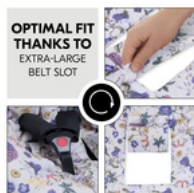

SNUGGLE SO COSY

EXTRA SOFT BABY BLANKET IN HIGH QUALITY DESIGN

Product Images

Snuggle so Cosy - Extra soft baby blanket

Safe and cosy wrap blanket for your baby

The Snuggle so Cosy baby blanket is softly padded, has a lovely hood and can be tied with a bow. The blanket protects your baby from the wind and keeps them cosy and warm. It has a soft, breathable cotton cover that is gentle to your baby's sensitive skin. Whether spring, summer, autumn or winter - the thermo-regulating blanket is suitable for every season.

Universal use thanks to the sophisticated design with large belt opening

Thanks to the extra large belt opening, the baby blanket is ready for use at any time, easy to attach and can be used with both 3-point and 5-point harnesses. Whether at home or on the go - the Snuggle so Cosy is compatible with almost all (hauck) products: baby bouncers such as the Alpha Bouncer, infant carriers and car seats. It works as an insert or footmuff for prams and buggies, as well as a blanket for baby cribs and travel cots.