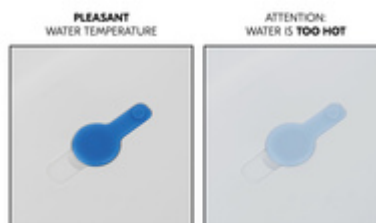

SAFE TEMPERATURE THANKS TO COLOUR-CHANGING PLUG

To keep your baby at a comfortable temperature around 36 degrees, the plug turns white when the water gets too hot, giving you approximate information about the temperature.

SAFE THANKS TO **COLOUR-CHANGING PLUG**