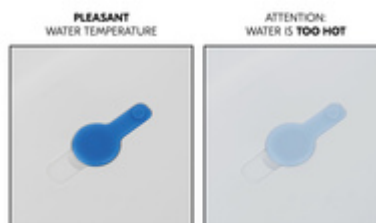

SAFE TEMPERATURE THANKS TO COLOUR-CHANGING PLUG

To keep your baby at a comfortable temperature around 36 degrees, the plug turns white when the water gets too hot, giving you approximate information about the temperature.

SAFE THANKS TO **COLOUR-CHANGING PLUG**

PROTECTION THROUGH SOFT AND ROUNDED MATERIAL

PROTECTION THROUGH SOFT MATERIALS

Thanks to the soft and rounded edges, your child's head can lean against the tub more comfortably and in a safer manner compared to a regular tub.