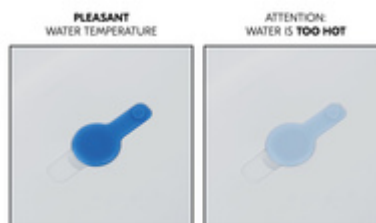

SAFE TEMPERATURE THANKS TO COLOUR-CHANGING PLUG

To keep your baby at a comfortable temperature around 36 degrees, the plug turns white when the water gets too hot, giving you approximate information about the temperature.

SAFE THANKS TO **COLOUR-CHANGING PLUG**