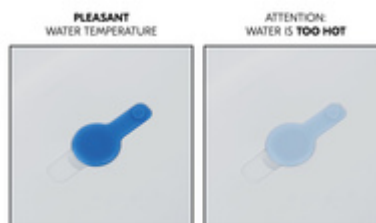

LARGE VOLUME AND WATER-
SAVING AT THE SAME TIME

LONG-TERM COMPANION UP TO 5
YEARS

Thanks to the robust materials, your child can splash around up to 18 kg. Also, the Wash N Fold M can be combined with the separately available accessory hauck Bathtub Baby Inlay.

SAFE TEMPERATURE THANKS TO COLOUR-CHANGING PLUG

To keep your baby at a comfortable temperature around 36 degrees, the plug turns white when the water gets too hot, giving you approximate information about the temperature.

SAFE THANKS TO **COLOUR-CHANGING PLUG**

PROTECTION THROUGH SOFT AND ROUNDED MATERIAL

PROTECTION THROUGH SOFT MATERIALS

Thanks to the soft and rounded edges, your child's head can lean against the tub more comfortably and in a safer manner compared to a regular tub.