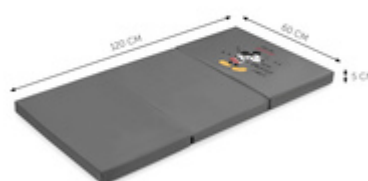

SLEEPER
PERFECT MATTRESS FOR SLEEPING AND PLAYING

FITS ALL HAUCK TRAVEL COTS

/

TURN THE TRAVEL COT INTO A FEEL-GOOD PLACE

/

LIGHTWEIGHT AND FOLDABLE - TAKE IT ANYWHERE

SLEEPER

PERFECT MATTRESS FOR SLEEPING AND PLAYING

FOR REAL DISNEY FANS

Are you a fan of Disney children's classics? The Sleeper travel mattress in a great Disney design makes for more fun at home and out and about!

FITS ALL HAUCK TRAVEL COTS

Do you and your child like travelling? The Sleeper mattress with a lying surface of 120 x 60 cm is the perfect accessory on your adventures. Of course, it fits perfectly in your hauck travel cot.

PERFECT FOR HAUCK TRAVEL COTS

TURN THE TRAVEL COT INTO A FEEL-GOOD PLACE

Simply heavenly: the Sleeper foam mattress is 5 cm high and really comfortable. Your little one will sleep just as well out and about as they do at home. They enjoy every day well rested.

SLEEPER

PERFECT MATTRESS FOR SLEEPING AND PLAYING

Product Images

SLEEPER

PERFECT MATTRESS FOR SLEEPING AND PLAYING

The practical 6cm thick foam mattress guarantees a recreative sleep for your child.

With a lying area of 60 x 120 cm, the Sleeper mattress can be used as additional mattress for hauck travel beds and baby centres. Naturally, your child can also play on it wonderfully.