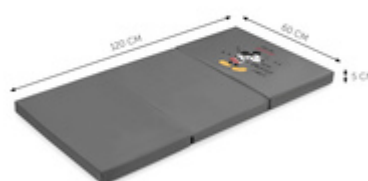

SLEEPER
PERFECT MATTRESS FOR SLEEPING AND PLAYING

FITS ALL HAUCK TRAVEL COTS

/

TURN THE TRAVEL COT INTO A FEEL-GOOD PLACE

/

LIGHTWEIGHT AND FOLDABLE - TAKE IT ANYWHERE

SLEEPER

PERFECT MATTRESS FOR SLEEPING AND PLAYING

FOR REAL DISNEY FANS

Are you a fan of Disney children's classics? The Sleeper travel mattress in a great Disney design makes for more fun at home and out and about!

FITS ALL HAUCK TRAVEL COTS

Do you and your child like travelling? The Sleeper mattress with a lying surface of 120 x 60 cm is the perfect accessory on your adventures. Of course, it fits perfectly in your hauck travel cot.

PERFECT FOR HAUCK TRAVEL COTS

TURN THE TRAVEL COT INTO A FEEL-GOOD PLACE

Simply heavenly: the Sleeper foam mattress is 5 cm high and really comfortable. Your little one will sleep just as well out and about as they do at home. They enjoy every day well rested.

SLEEPER

PERFECT MATTRESS FOR SLEEPING AND PLAYING

Product Images

EASY & COMPACT TO TRANSPORT

SLEEPER

PERFECT MATTRESS FOR SLEEPING AND PLAYING

The practical 6cm thick foam mattress guarantees a recreative sleep for your child.