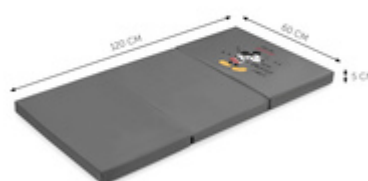

PERFECT FOR HAUCK TRAVEL COTS

TURN THE TRAVEL COT INTO A FEEL-GOOD PLACE

Simply heavenly: the Sleeper foam mattress is 5 cm high and really comfortable. Your little one will sleep just as well out and about as they do at home. They enjoy every day well rested.