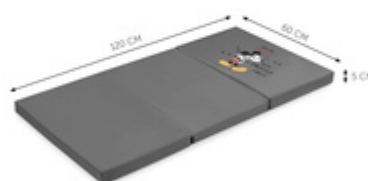

FOR REAL DISNEY FANS

Are you a fan of Disney children's classics? The Sleeper travel mattress in a great Disney design makes for more fun at home and out and about!

FITS ALL HAUCK TRAVEL COTS

Do you and your child like travelling? The Sleeper mattress with a lying surface of 120 x 60 cm is the perfect accessory on your adventures. Of course, it fits perfectly in your hauck travel cot.

PERFECT FOR

HAUCK TRAVEL COTS

TURN THE TRAVEL COT INTO A FEEL-GOOD PLACE

Simply heavenly: the Sleeper foam mattress is 5 cm high and really comfortable. Your little one will sleep just as well out and about as they do at home. They enjoy every day well rested.

SLEEPER

PERFECT MATTRESS FOR SLEEPING AND PLAYING

Product Images

PERFECT FOR
HAUCK TRAVEL COTS

EASY & COMPACT
TO TRANSPORT

SLEEPER

PERFECT MATTRESS FOR SLEEPING AND PLAYING

The practical 6cm thick foam mattress guarantees a recreative sleep for your child.

With a lying area of 60 x 120 cm, the Sleeper mattress can be used as additional mattress for hauck travel beds and baby centres. Naturally, your child can also play on it wonderfully.

The Sleeper can be folded and stowed space-savingly for transport in the practical carrying bag.