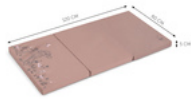

EASY & COMPACT TO TRANSPORT

PERFECT COMBINATION: ACCESSORIES FOR YOUR SLEEPER

Every child wants to be comfy. The separately available cotton muslin fitted Travel Bed Mattress Cover promises extra comfort – for extra-cosy sleeping comfort all year round.

SLEEPER

PERFECT MATTRESS FOR SLEEPING AND PLAYING

Product Images

PERFECT FOR
HAUCK TRAVEL COTS

EASY & COMPACT
TO TRANSPORT

SLEEPER

PERFECT MATTRESS FOR SLEEPING AND PLAYING

The practical 6cm thick foam mattress guarantees a recreative sleep for your child.

With a lying area of 60 x 120 cm, the Sleeper mattress can be used as additional mattress for hauck travel beds and baby centres. Naturally, your child can also play on it wonderfully.

The Sleeper can be folded and stowed space-savingly for transport in the practical carrying bag.

To complete the set, the fitted sheet Bed Me with dimensions of 60 x 120 cm is available separately.

Shipping

- Travel bag
- Foam mattress

SLEEPER

PERFECT MATTRESS FOR SLEEPING AND PLAYING

Product net weight 0,70 kg 1.54 lb / US