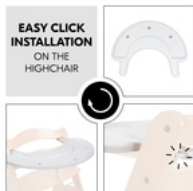

EASY TO CLEAN

EASY CLEANING THANKS TO SMOOTH SURFACE

The smooth surface of the play tray can be wiped clean with a cloth and traditional cleaning agents and is ready for use again in the blink of an eye.

ALPHA PLAY MOVING SET PLAY TRAY WITH BEAD MAZE FOR THE ALPHA+

Product Images

Lifestyle Images

Alpha Play Moving Set - Play tray with bead maze for the Alpha+

Play and learning set for your highchair

This set of play tray and motor loop allows you to use your Alpha+ or Beta+ even more flexibly, keeping your child entertained while doing chores. By moving the elements around, your child trains logical thinking, recognition of colours and shapes as well as the coordination between visual perception and fine motor skills.

Can be combined with a 2nd toy

The play board can be combined with up to two hauck toy attachments that can be bought and individually switched, allowing your child to train different skills at the same time.