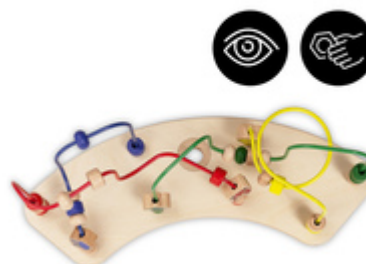

ALPHA PLAY MOVING SET
PLAY TRAY WITH BEAD MAZE FOR THE ALPHA+

PERFECT FOR PLAYING AND LEARNING

/

EASY CLICK INSTALLATION ON THE HIGHCHAIR

/

CAN BE COMBINED WITH A 2ND TOY

GREAT PLAY AND LEARNING SET FOR YOUR HIGHCHAIR

This set of play tray and motor loop allows you to use your Alpha+ or Beta+ even more flexibly, keeping your child entertained while doing chores.

TRAINS THE HAND-EYE COORDINATION

By moving the elements around, your child trains logical thinking, recognition of colours and shapes as well as the coordination between visual perception and fine motor skills.

BEAD MAZE TRAINS THE HAND-EYE COORDINATION

CAN BE COMBINED WITH A 2ND TOY

The play tray can be combined with up to two hauck toy attachments that can be bought and individually switched, allowing your child to train different skills at the same time.

EASY CLICK INSTALLATION ON THE HIGHCHAIR

The play tray is clicked on the front bar of the wooden highchair in no time and removed just as easily.

QUICK AND STABLE ATTACHMENT OF THE TOYS

The wooden toys can be fixed to the play tray with a wooden screw, preventing them to slip.