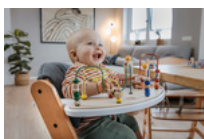

EASY TO CLEAN

EASY CLEANING THANKS TO SMOOTH SURFACE

The smooth surface of the play tray can be wiped clean with a cloth and traditional cleaning agents and is ready for use again in the blink of an eye.

ALPHA PLAY MOVING SET PLAY TRAY WITH BEAD MAZE FOR THE ALPHA+

Product Images

Lifestyle Images

Alpha Play Moving Set - Play tray with bead maze for the Alpha+

Play and learning set for your highchair

This set of play tray and motor loop allows you to use your Alpha+ or Beta+ even more flexibly, keeping your child entertained while doing chores. By moving the elements around, your child trains logical thinking, recognition of colours and shapes as well as the coordination between visual perception and fine motor skills.

Can be combined with a 2nd toy

The play board can be combined with up to two hauck toy attachments that can be bought and individually switched, allowing your child to train different skills at the same time.

Quick, stable and safe to use

The play tray is clicked on the front bar of the wooden highchair in no time and removed just as easily. The wooden toys can be fixed to the play tray with a wooden screw, preventing them to slip. In order for your child to sit safely even while playing, you can use the play together with the highchair harness. Suitable from 12 months onward.