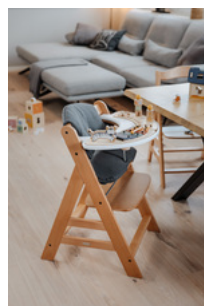

ALPHA PLAY MUSIC SET

PLAY TRAY WITH MUSIC TOY FOR THE ALPHA+

Product Images

Lifestyle Images

hauck Alpha Play Music Set - Play tray with music toy for the Alpha+

Play and learning set for your highchair

This set of play tray and musical baby toy allows you to use your Alpha+ or Beta+ even more flexibly, keeping your child entertained while doing chores. By playing on the xylophon on wooden animal, your child trains musical rhythm as well as the coordination between visual perception and fine motor skills.

Can be combined with a 2nd toy

The play board can be combined with up to two hauck toy attachments that can be bought and individually switched, allowing your child to train different skills at the same time.