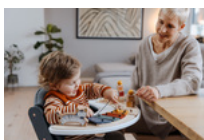

ALPHA PLAY MUSIC SET

PLAY TRAY WITH MUSIC TOY FOR THE ALPHA+

Product Images

Lifestyle Images

hauck Alpha Play Music Set - Play tray with music toy for the Alpha+

Play and learning set for your highchair

This set of play tray and musical baby toy allows you to use your Alpha+ or Beta+ even more flexibly, keeping your child entertained while doing chores. By playing on the xylophon on wooden animal, your child trains musical rhythm as well as the coordination between visual perception and fine motor skills.

Can be combined with a 2nd toy

The play board can be combined with up to two hauck toy attachments that can be bought and individually switched, allowing your child to train different skills at the same time.