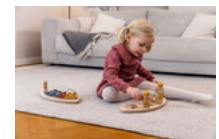

ALPHA PLAY MUSIC SET

PLAY TRAY WITH MUSIC TOY FOR THE ALPHA+

Product Images

Lifestyle Images

hauck Alpha Play Music Set - Play tray with music toy for the Alpha+

Play and learning set for your highchair

This set of play tray and musical baby toy allows you to use your Alpha+ or Beta+ even more flexibly, keeping your child entertained while doing chores. By playing on the xylophon on wooden animal, your child trains musical rhythm as well as the coordination between visual perception and fine motor skills.

Can be combined with a 2nd toy

The play board can be combined with up to two hauck toy attachments that can be bought and individually switched, allowing your child to train different skills at the same time.

Quick, stable and safe to use

The play tray is clicked on the front bar of the wooden highchair in no time and removed just as easily. The wooden toys can be fixed to the play tray with a wooden screw, preventing them to slip. In order for your child to sit safely even while playing, you can use the play together with the highchair harness. Suitable from 12 months onward.