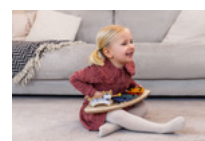

ALPHA PLAY MUSIC SET

PLAY TRAY WITH MUSIC TOY FOR THE ALPHA+

Product Images

Lifestyle Images

hauck Alpha Play Music Set - Play tray with music toy for the Alpha+

Play and learning set for your highchair

This set of play tray and musical baby toy allows you to use your Alpha+ or Beta+ even more flexibly, keeping your child entertained while doing chores. By playing on the xylophon on wooden animal, your child trains musical rhythm as well as the coordination between visual perception and fine motor skills.

Can be combined with a 2nd toy

The play board can be combined with up to two hauck toy attachments that can be bought and individually switched, allowing your child to train different skills at the same time.