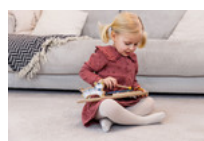

ALPHA PLAY MUSIC SET

PLAY TRAY WITH MUSIC TOY FOR THE ALPHA+

Product Images

Lifestyle Images

hauck Alpha Play Music Set - Play tray with music toy for the Alpha+

Play and learning set for your highchair

This set of play tray and musical baby toy allows you to use your Alpha+ or Beta+ even more flexibly, keeping your child entertained while doing chores. By playing on the xylophon on wooden animal, your child trains musical rhythm as well as the coordination between visual perception and fine motor skills.

Can be combined with a 2nd toy

The play board can be combined with up to two hauck toy attachments that can be bought and individually switched, allowing your child to train different skills at the same time.