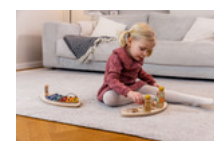

ALPHA PLAY MUSIC SET

PLAY TRAY WITH MUSIC TOY FOR THE ALPHA+

Product Images

Lifestyle Images

hauck Alpha Play Music Set - Play tray with music toy for the Alpha+

Play and learning set for your highchair

This set of play tray and musical baby toy allows you to use your Alpha+ or Beta+ even more flexibly, keeping your child entertained while doing chores. By playing on the xylophon on wooden animal, your child trains musical rhythm as well as the coordination between visual perception and fine motor skills.

Can be combined with a 2nd toy

The play board can be combined with up to two hauck toy attachments that can be bought and individually switched, allowing your child to train different skills at the same time.