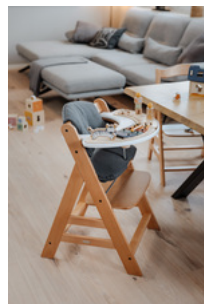

ALPHA PLAY MUSIC SET

PLAY TRAY WITH MUSIC TOY FOR THE ALPHA+

Product Images

Lifestyle Images

hauck Alpha Play Music Set - Play tray with music toy for the Alpha+

Play and learning set for your highchair

This set of play tray and musical baby toy allows you to use your Alpha+ or Beta+ even more flexibly, keeping your child entertained while doing chores. By playing on the xylophon on wooden animal, your child trains musical rhythm as well as the coordination between visual perception and fine motor skills.

Can be combined with a 2nd toy

The play board can be combined with up to two hauck toy attachments that can be bought and individually switched, allowing your child to train different skills at the same time.