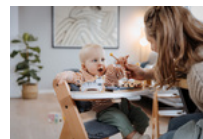

ALPHA PLAY MUSIC SET

PLAY TRAY WITH MUSIC TOY FOR THE ALPHA+

Product Images

Lifestyle Images

hauck Alpha Play Music Set - Play tray with music toy for the Alpha+

Play and learning set for your highchair

This set of play tray and musical baby toy allows you to use your Alpha+ or Beta+ even more flexibly, keeping your child entertained while doing chores. By playing on the xylophon on wooden animal, your child trains musical rhythm as well as the coordination between visual perception and fine motor skills.

Can be combined with a 2nd toy

The play board can be combined with up to two hauck toy attachments that can be bought and individually switched, allowing your child to train different skills at the same time.

Quick, stable and safe to use

The play tray is clicked on the front bar of the wooden highchair in no time and removed just as easily. The wooden toys can be fixed to the play tray with a wooden screw, preventing them to slip. In order for your child to sit safely even while playing, you can use the play together with the highchair harness. Suitable from 12 months onward.