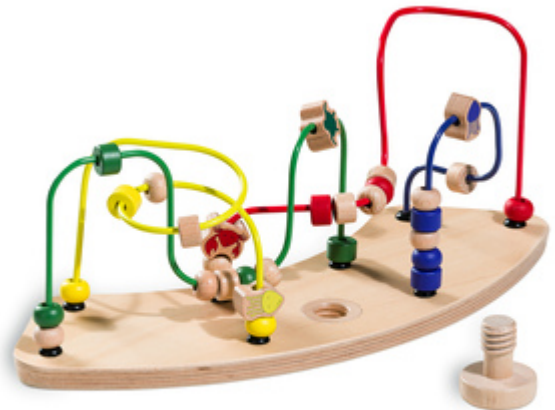

**PERFECT FOR PLAYING AND LEARNING**

/

**EASY CLICK INSTALLATION ON THE HIGHCHAIR**

/

**CAN BE COMBINED WITH A 2ND TOY**

## PLAY MOVING

BEAD MAZE FOR THE HAUCK HIGHCHAIR PLAY TRAY

**GREAT ADDITION  
TO YOUR HAUCK  
HIGHCHAIR  
WITH PLAY TRAY**

**USABLE ON THE  
ALPHA+, BETA+ OR  
ARKETA**

## GREAT ADDITION TO YOUR HAUCK HIGHCHAIR

With this motor loop, you can complement your Play Tray on the Alpha+, Beta+ or Arketa highchair with one more toy, offering your child the opportunity to train various skills.

## QUICK AND STABLE ATTACHMENT TO THE PLAY TRAY

The bead maze can be attached to your play tray with the wooden screw provided, preventing it from falling on the floor while playing.

**SUSTAINABLE**  
FSC® CERTIFIED  
WOOD