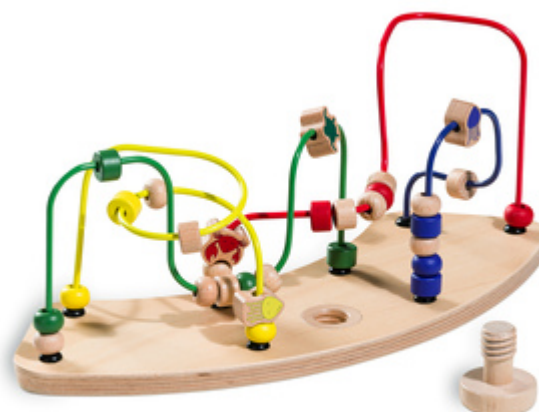

PERFECT FOR PLAYING AND LEARNING

/

EASY CLICK INSTALLATION ON THE HIGHCHAIR

/

CAN BE COMBINED WITH A 2ND TOY

## PLAY MOVING

BEAD MAZE FOR THE HAUCK HIGHCHAIR PLAY TRAY

**GREAT ADDITION  
TO YOUR HAUCK  
HIGHCHAIR  
WITH PLAY TRAY**

**USABLE ON THE  
ALPHA+, BETA+ OR  
ARKETA**

## GREAT ADDITION TO YOUR HAUCK HIGHCHAIR

With this motor loop, you can complement your Play Tray on the Alpha+, Beta+ or Arketa highchair with one more toy, offering your child the opportunity to train various skills.

## QUICK AND STABLE ATTACHMENT TO THE PLAY TRAY

The bead maze can be attached to your play tray with the wooden screw provided, preventing it from falling on the floor while playing.

**SUSTAINABLE**  
FSC® CERTIFIED  
WOOD