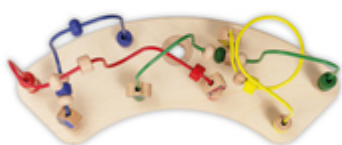

## GREAT ADDITION TO YOUR HAUCK HIGHCHAIR

With this motor loop, you can complement your Play Tray on the Alpha+, Beta+ or Arketa highchair with one more toy, offering your child the opportunity to train various skills.

## CAN BE COMBINED WITH A 2ND TOY

The play tray can be individually combined with up to two hauck play attachments (e.g. shape sorter or music toy) that can be bought separately.

**BEAD MAZE TRAINS  
THE HAND-EYE COORDINATION**

## TRAINS THE HAND-EYE COORDINATION

By sliding the elements around, your child trains logical thinking, the coordination between visual perception and fine motor skills as well as the recognition of colours and shapes.

## QUICK AND STABLE ATTACHMENT TO THE PLAY TRAY

The bead maze can be attached to your play tray with the wooden screw provided, preventing it from falling on the floor while playing.

**SUSTAINABLE**  
FSC® CERTIFIED  
WOOD