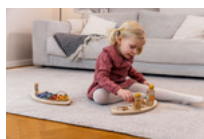

PLAY SORTING

SHAPE SORTER FOR THE HAUCK PLAY TRAY

Product Images

		 <p>GREAT ADDITION TO YOUR HAUCK HIGHCHAIR WITH PLAY TRAY</p> <p>USABLE ON THE ALPHA, BETA + OR ARKETA</p>	 <p>SORTING TOY TRAINS THE HAND-EYE COORDINATION</p>
 <p>PLAY SORTING IS FIXATED WITH A SCREW ON THE SEPARATE PLAY TRAY</p>	 <p>SUSTAINABLE FSC® CERTIFIED WOOD</p>	 <p>ALSO USABLE WITHOUT THE PLAY TRAY</p>	
			
			 <p>FSC www.fsc.org FSC® C176418 The mark of responsible forestry</p>

Lifestyle Images

Play Moving - Shape sorter for the hauck Play Tray

Great addition to your highchair

With this shape sorter, you can complement your Play Tray on the Alpha+, Beta+ or Arketa highchair with one more toy, offering your child the opportunity to train various skills. By sliding the elements around, your child trains logical thinking, the coordination between visual perception and fine motor skills as well as the recognition of colours and shapes.

Play tray usable with different toys

The play tray can be individually combined with various hauck toys (e.g. bead maze or music toy) that can be bought separately.

Easy, stable attachment to the play tray