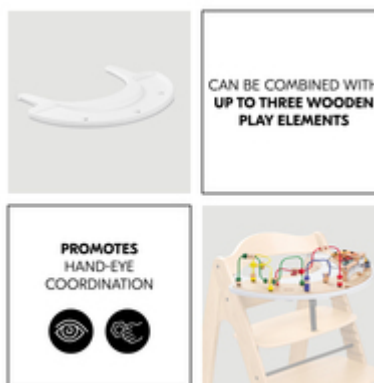

**PERFECT FOR PLAYING AND LEARNING**

/

**CAN BE COMBINED WITH UP TO THREE TOY  
ATTACHMENTS**

/

**EASY CLICK INSTALLATION ON THE HIGHCHAIR**

**GREAT PLAY & LEARNING TRAY**  
FOR YOUR HIGHCHAIR

**LOVELY PLAY AND LEARNING TRAY**  
FOR YOUR HIGHCHAIR

This play tray allows you to use your wooden highchair Arketa even more flexibly, as it keeps your child entertained while you are cooking or doing other chores.

**TRAINS THE HAND-EYE**  
**COORDINATION**

By combining this play tray with up to three hauck toy attachments (sold separately), your child has not only much fun but also trains their motor and visuals skills.

**EASY CLICK INSTALLATION ON THE**  
**HIGHCHAIR**

#### **Quick, stable and safe to use**

The play tray is clicked on the front bar of the wooden highchair in no time and removed just as easily when you no longer need it or switch to eating. The toys, which can be bought separately and switched at any time, can be fixed to the play tray with a wooden screw, preventing them to fall on the floor. In order for your child to sit safely even while playing, you can use the play together with the highchair's 5-point harness and crotch strap.