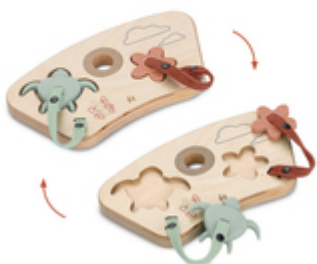

So cute: the flower and turtle of the Play Puzzling S look sweet and are made of food-safe silicone. So they can wander into your baby's mouth.

FOR DOING PUZZLES AND GRASPING

Is your baby discovering the world? The cute and baby-friendly Play Puzzling puzzle pieces arouse their curiosity. And while doing a puzzle, your child trains their motor skills.

**FOR PUZZLING
AND GRABBING**

IT FEELS GOOD

Good for development: the structured surfaces of the soft silicone train your baby's sense of touch. For those first feelings of success.

PERFECT FOR THE HIGHCHAIR

Fixed to the highchair, with no loose parts: with the Play Puzzling S, you can snap the pieces onto the puzzle. You screw the game to the Play Tray of your Alpha+, Beta+ or Arketa highchair.

ALSO INDIVIDUALLY USABLE WITHOUT THE PLAY TRAY

WITH OR WITHOUT A PLAY TRAY

Whether in the highchair or on the floor: the Play Puzzling S also works without a hauck Play Tray. And you can take the silicone parts with you wherever you go.

GOOD FOR YOUR CHILD – AND FOR NATURE