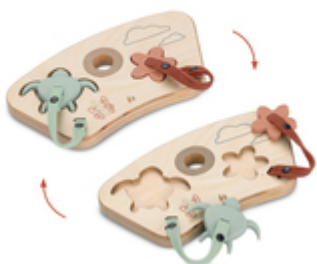

So cute: the flower and turtle of the Play Puzzling S look sweet and are made of food-safe silicone. So they can wander into your baby's mouth.

FOR DOING PUZZLES AND GRASPING

Is your baby discovering the world? The cute and baby-friendly Play Puzzling puzzle pieces arouse their curiosity. And while doing a puzzle, your child trains their motor skills.

**FOR PUZZLING
AND GRABBING**

IT FEELS GOOD

Good for development: the structured surfaces of the soft silicone train your baby's sense of touch. For those first feelings of success.

PERFECT FOR THE HIGHCHAIR

Fixed to the highchair, with no loose parts: with the Play Puzzling S, you can snap the pieces onto the puzzle. You screw the game to the Play Tray of your Alpha+, Beta+ or Arketa highchair.

ALSO INDIVIDUALLY

USABLE WITHOUT THE PLAY TRAY

WITH OR WITHOUT A PLAY TRAY

Whether in the highchair or on the floor: the Play Puzzling S also works without a hauck Play Tray. And you can take the silicone parts with you wherever you go.