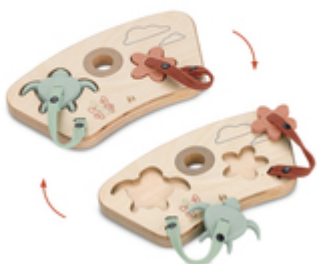

So cute: the flower and turtle of the Play Puzzling S look sweet and are made of food-safe silicone. So they can wander into your baby's mouth.

FOR DOING PUZZLES AND GRASPING

Is your baby discovering the world? The cute and baby-friendly Play Puzzling puzzle pieces arouse their curiosity. And while doing a puzzle, your child trains their motor skills.

**FOR PUZZLING  
AND GRABBING**

IT FEELS GOOD

Good for development: the structured surfaces of the soft silicone train your baby's sense of touch. For those first feelings of success.

## PERFECT FOR THE HIGHCHAIR

Fixed to the highchair, with no loose parts: with the Play Puzzling S, you can snap the pieces onto the puzzle. You screw the game to the Play Tray of your Alpha+, Beta+ or Arketa highchair.

## ALSO INDIVIDUALLY USABLE WITHOUT THE PLAY TRAY