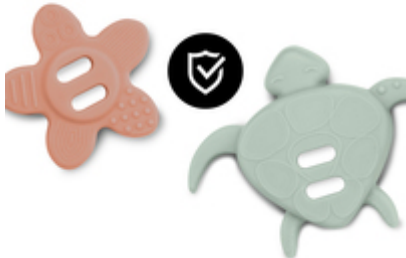

**MADE FROM FOOD-SAFE SILICONE**

/

**FOR DOING PUZZLES AND GRASPING**

/

**PERFECT FOR THE HIGHCHAIR**

**FOR BITING:**

MADE FROM FOOD-SAFE SILICONE

MADE FROM FOOD-SAFE SILICONE

So cute: the flower and turtle of the Play Puzzling S look sweet and are made of food-safe silicone. So they can wander into your baby's mouth.

FOR DOING PUZZLES AND GRASPING

Is your baby discovering the world? The cute and baby-friendly Play Puzzling puzzle pieces arouse their curiosity. And while doing a puzzle, your child trains their motor skills.

**FOR PUZZLING  
AND GRABBING**

IT FEELS GOOD

Good for development: the structured surfaces of the soft silicone train your baby's sense of touch. For those first feelings of success.