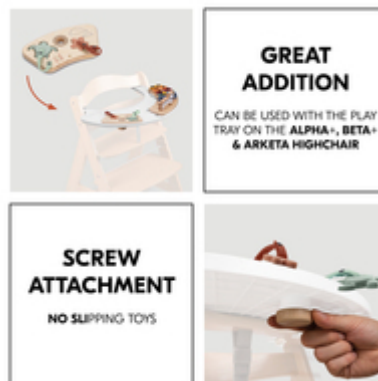

**FOR PUZZLING
AND GRABBING**

IT FEELS GOOD

Good for development: the structured surfaces of the soft silicone train your baby's sense of touch. For those first feelings of success.

PERFECT FOR THE HIGHCHAIR

Fixed to the highchair, with no loose parts: with the Play Puzzling S, you can snap the pieces onto the puzzle. You screw the game to the Play Tray of your Alpha+, Beta+ or Arketa highchair.

ALSO INDIVIDUALLY USABLE WITHOUT THE PLAY TRAY