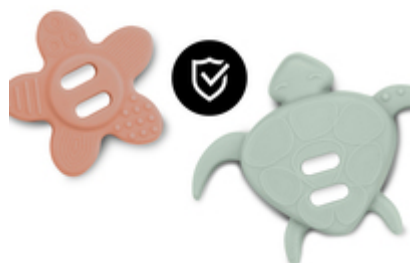

MADE FROM FOOD-SAFE SILICONE

/

FOR DOING PUZZLES AND GRASPING

/

PERFECT FOR THE HIGHCHAIR

FOR BITING:

MADE FROM FOOD-SAFE SILICONE

MADE FROM FOOD-SAFE SILICONE

So cute: the flower and turtle of the Play Puzzling S look sweet and are made of food-safe silicone. So they can wander into your baby's mouth.

FOR DOING PUZZLES AND GRASPING

Is your baby discovering the world? The cute and baby-friendly Play Puzzling puzzle pieces arouse their curiosity. And while doing a puzzle, your child trains their motor skills.

**FOR PUZZLING
AND GRABBING**

IT FEELS GOOD

Good for development: the structured surfaces of the soft silicone train your baby's sense of touch. For those first feelings of success.

PERFECT FOR THE HIGHCHAIR