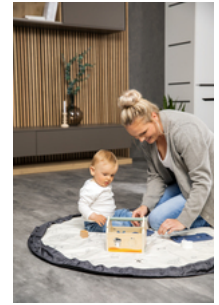

## Lifestyle Images

The play mat that keeps things tidy

Play mat and bag in one

Space for imaginary worlds – And for their favourite toys too. The Play N Tidy play mat allows your child to fully express themselves. It can also be turned into a bag with a flick of the wrist. Tidying up has never been so easy!

A world of pure imagination

Mythical creatures and a magical landscape. The 120 cm Play N Tidy play mat will inspire the imagination of your child with its unique design and hauck animal figures.

Everything you need at the flick of a wrist