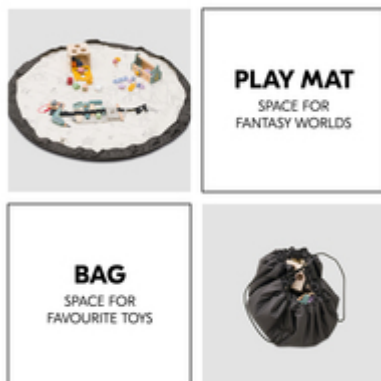

**THE PERFECT COMBINATION OF PLAY MAT AND  
TIDY BAG**

/

**A WORLD OF PURE IMAGINATION**

/

**EVERYTHING AT THE FLICK OF A WRIST**

## PLAY MAT AND BAG IN ONE

Space for imaginary worlds – And favourite toys too. The Play N Tidy play mat allows your child to fully express themselves. And after playtime it becomes a bag. Tidying up has never been so easy!