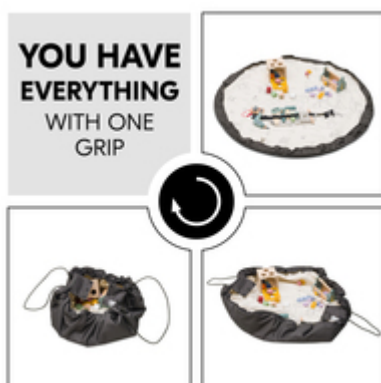

## PLAY MAT AND BAG IN ONE

Space for imaginary worlds – And favourite toys too. The Play N Tidy play mat allows your child to fully express themselves. And after playtime it becomes a bag. Tidying up has never been so easy!

## EVERYTHING YOU NEED AT THE FLICK OF A WRIST

One tug of the sturdy cord and the play mat becomes a practical and lightweight transport bag for toys of all kinds. The cord is ultra-robust to ensure the durability of the bag.

One tug of the sturdy cord and the play mat becomes a practical and lightweight transport bag for toys of all kinds. The cord is ultra-robust to ensure the durability of the bag. Also perfect when on the road.

## Dimensions

**Built up** 47.2 x 47.2 x 0.3 in

**Diameter** 120 cm

**Age information** 0 - 36 months