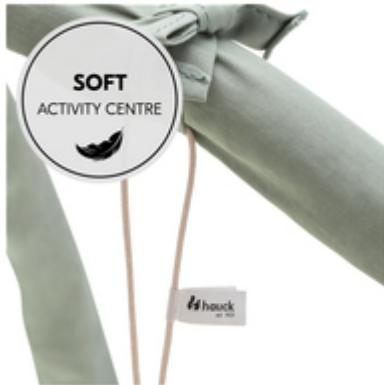

RELAX N WATCH
A PLAY MAT WITH LOTS OF SURPRISES

ALWAYS SOMETHING TO DISCOVER

/

EVEN MORE PLAYTIME FUN

/

STIMULATION FOR THE SENSES

ALWAYS SOMETHING TO DISCOVER

Whether they are lying, sitting or crawling, your clever child will always discover something new on the Relax N Watch play mat. The quilt with toy arch is fun right from birth.

LITTLE ANIMAL PLAYMATES

The squeaky crab, the rattling jellyfish, the embroidered mussel and the tortoise with the mirror – All of the cute animals on the toy arch make great playmates.

ANIMALS AS SMALL PLAYMATES

RELAXING PLAYTIME FOR YOUR BABY – AND YOU

The Relax N Watch play quilt and toy arch will keep even the most inquisitive of babies engrossed, leaving you free to enjoy a coffee. So you can both relax together.

RELAX N WATCH

A PLAY MAT WITH LOTS OF SURPRISES

Product Images

Lifestyle Images

Relax N Watch: A play mat with lots of surprises

Always something to discover

Whether they are lying, sitting or crawling, your clever child will always discover something new on the Relax N Watch play mat. The quilt with toy arch is fun right from birth.