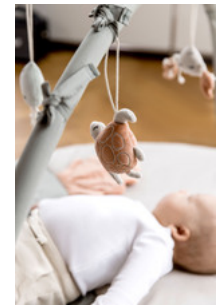

RELAX N WATCH
A PLAY MAT WITH LOTS OF SURPRISES

ALWAYS SOMETHING TO DISCOVER

/

EVEN MORE PLAYTIME FUN

/

STIMULATION FOR THE SENSES

ALWAYS SOMETHING TO DISCOVER

Whether they are lying, sitting or crawling, your clever child will always discover something new on the Relax N Watch play mat. The quilt with toy arch is fun right from birth.

RELAX N WATCH

A PLAY MAT WITH LOTS OF SURPRISES

Product Images

Lifestyle Images

Relax N Watch: A play mat with lots of surprises

Always something to discover

Whether they are lying, sitting or crawling, your clever child will always discover something new on the Relax N Watch play mat. The quilt with toy arch is fun right from birth.

A glance in the mirror will turn the head of any baby – a great game to stimulate your baby's vision. The arch has animals that make funny noises – great for baby's hearing!

Rustling surprises

Fabric mussels embroidered onto the play quilt allow toy animals to be hidden to surprise your baby. Babies will also love the seaweed that makes rustling sounds.

Relaxing playtime for your baby – and you

The Relax N Watch play quilt and toy arch will keep even the most inquisitive of babies engrossed, leaving you free to enjoy a coffee. So you can both relax together.