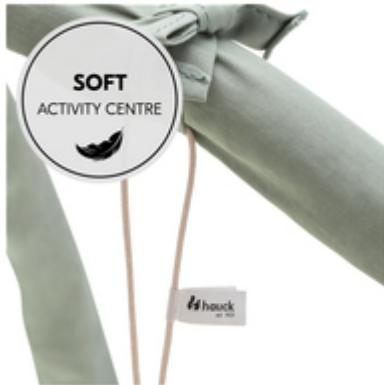

SOFT TOY ARCH

The toy arch is made from fibreglass with a foam covering. So your baby is in the best of hands.

WASHABLE AT 30 DEGREES

Is your play mat showing signs of dirt? Simply throw it in the washing machine at 30° C. The easy-to-clean cotton fabric is ultra-durable.