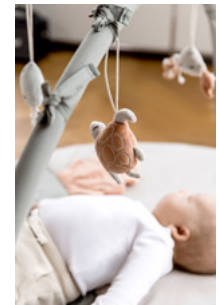

ALWAYS SOMETHING TO DISCOVER

Whether they are lying, sitting or crawling, your clever child will always discover something new on the Relax N Watch play mat. The quilt with toy arch is fun right from birth.

RELAXING PLAYTIME FOR YOUR BABY – AND YOU

The Relax N Watch play quilt and toy arch will keep even the most inquisitive of babies engrossed, leaving you free to enjoy a coffee. So you can both relax together.

RELAX N WATCH

A PLAY MAT WITH LOTS OF SURPRISES

Product Images

STIMULI FOR THE SENSES
ON 95 CM Ø

Lifestyle Images

Relax N Watch: A play mat with lots of surprises

Always something to discover

Whether they are lying, sitting or crawling, your clever child will always discover something new on the Relax N Watch play mat. The quilt with toy arch is fun right from birth.

A glance in the mirror will turn the head of any baby – a great game to stimulate your baby's vision. The arch has animals that make funny noises – great for baby's hearing!

Rustling surprises

Fabric mussels embroidered onto the play quilt allow toy animals to be hidden to surprise your baby. Babies will also love the seaweed that makes rustling sounds.