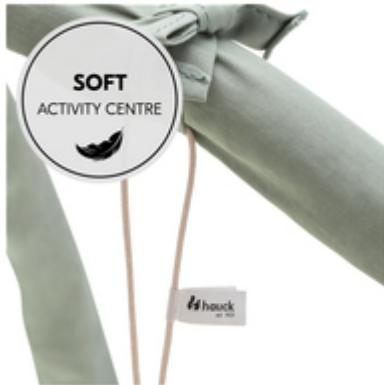

ALWAYS SOMETHING TO DISCOVER

Whether they are lying, sitting or crawling, your clever child will always discover something new on the Relax N Watch play mat. The quilt with toy arch is fun right from birth.

LITTLE ANIMAL PLAYMATES

The squeaky crab, the rattling jellyfish, the embroidered mussel and the tortoise with the mirror – All of the cute animals on the toy arch make great playmates.

ANIMALS AS SMALL PLAYMATES

RELAXING PLAYTIME FOR YOUR BABY – AND YOU

The Relax N Watch play quilt and toy arch will keep even the most inquisitive of babies engrossed, leaving you free to enjoy a coffee. So you can both relax together.

RELAX N WATCH

A PLAY MAT WITH LOTS OF SURPRISES

Product Images

STIMULI FOR THE SENSES
ON 95 CM Ø

Lifestyle Images

Relax N Watch: A play mat with lots of surprises

Always something to discover

Whether they are lying, sitting or crawling, your clever child will always discover something new on the Relax N Watch play mat. The quilt with toy arch is fun right from birth.