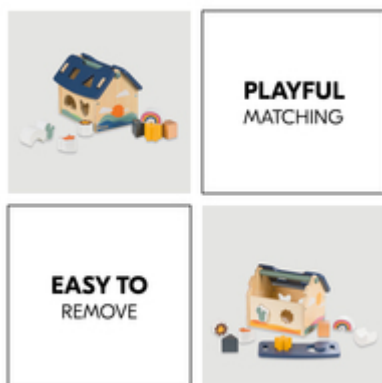

By playfully finding out which shape fits into which opening, your child trains the coordination between visual perception and fine motor skills.

SUSTAINABLE TOY MADE OF FSC®-
CERTIFIED WOOD

The toy is made of wood that derives from FSC®-certified forests and is therefore fun to play with for a long time. This ensures a sustainable and ecological forestry that protects plants and animals.

RECOGNISE AND NAME
SHAPES AND COLOURS

RECOGNISE AND NAME SHAPES
AND COLOURS

The shape sorter house contains 8 different blocks. By matching them, your child will get a better feeling for shapes and colours.

BLOCKS CAN BE STACKED ON TOP OF EACH OTHER

For more variety, your child can also stack the individual blocks on top of each other.

BLOCKS CAN ALSO BE STACKED

BLOCKS CAN BE EASILY REMOVED FROM THE CUBE

Once your child has successfully matched all the blocks, they can open the roof of the house and take the colourful blocks out again.