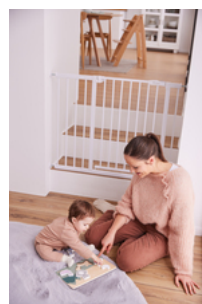

SUSTAINABLE
FSC® CERTIFIED
WOOD

EASY TO GRASP
THANKS TO PRACTICAL KNOBS

EASY TO GRASP AND CHILD-
FRIENDLY DESIGN

The lovingly designed puzzle consists of a wooden board with shapes for the puzzle pieces in form of animals. Thanks to the practical knobs, your child can easily grasp each piece.

SAFE PLAYING
THANKS TO ROUNDED EDGES

PROTECTED BY ROUNDED DESIGN

Rounded edges ensure safe playing fun for your child.

PUZZLE FUN
FOR KIDS

PUZZLE FUN FOR 1 YEAR OLDS

The jigsaw puzzle is suitable for your child from 12 months onward. The high-quality workmanship ensures lots puzzle fun for a long time.

HARMONIOUS DESIGNS AND COLOURS

The puzzle is available in three different designs and colours, providing plenty of joy for girls and boys.

PUZZLE N SORT

WOODEN JIGSAW PUZZLE PROMOTES FINE MOTOR SKILLS

Product Images

Lifestyle Images

PUZZLE N SORT

WOODEN JIGSAW PUZZLE PROMOTES FINE MOTOR SKILLS

Puzzle N Sort - Wooden jigsaw puzzle promotes fine motor skills

Playful learning of hand-eye coordination

The lovingly designed puzzle consists of a wooden board with shapes for the puzzle pieces in form of animals. Thanks to the practical knobs, your child can easily grasp each piece. By grasping and sticking the pieces into place, your child makes up an animal, while training shapes, memory, fine motor skills, hand-eye coordination and concentration.