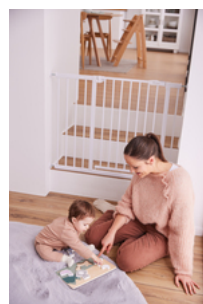

Lifestyle Images