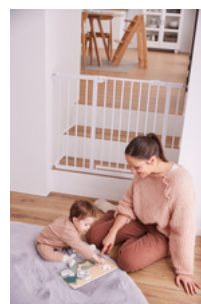

SUSTAINABLE
FSC® CERTIFIED
WOOD

EASY TO GRASP
THANKS TO PRACTICAL KNOBS

EASY TO GRASP AND CHILD-
FRIENDLY DESIGN

The lovingly designed puzzle consists of a wooden board with shapes for the puzzle pieces in form of animals. Thanks to the practical knobs, your child can easily grasp each piece.

PROTECTED BY ROUNDED DESIGN

Rounded edges ensure safe playing fun for your child.

SAFE PLAYING
THANKS TO ROUNDED EDGES

PUZZLE FUN FOR KIDS

PUZZLE FUN FOR 1 YEAR OLDS

The jigsaw puzzle is suitable for your child from 12 months onward. The high-quality workmanship ensures lots puzzle fun for a long time.

HARMONIOUS DESIGNS AND COLOURS

The puzzle is available in three different designs and colours, providing plenty of joy for girls and boys.

PUZZLE N SORT

WOODEN JIGSAW PUZZLE PROMOTES FINE MOTOR SKILLS

Product Images

Lifestyle Images

PUZZLE N SORT

WOODEN JIGSAW PUZZLE PROMOTES FINE MOTOR SKILLS

Puzzle N Sort - Wooden jigsaw puzzle promotes fine motor skills

Playful learning of hand-eye coordination

The lovingly designed puzzle consists of a wooden board with shapes for the puzzle pieces in form of animals. Thanks to the practical knobs, your child can easily grasp each piece. By grasping and sticking the pieces into place, your child makes up an animal, while training shapes, memory, fine motor skills, hand-eye coordination and concentration.