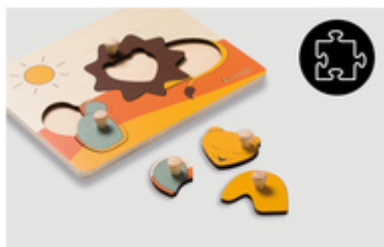

PLAYFUL LEARNING OF HAND-EYE COORDINATION

/

FSC®-CERTIFIED WOOD IN SUBTLE COLOURS

/

EASY TO GRASP AND CHILD-FRIENDLY DESIGN

PUZZLING TRAINS
**REMEMBERING AND
MATCHING SHAPES**

PUZZLING TRAINS REMEMBERING
AND MATCHING SHAPES

By grasping and sticking the pieces into place, your child makes up an animal, while training shapes, memory, fine motor skills, hand-eye coordination and concentration.

SUSTAINABLE TOY MADE OF FSC®-
CERTIFIED WOOD

SUSTAINABLE
FSC® CERTIFIED
WOOD

EASY TO GRASP
THANKS TO PRACTICAL KNOBS

EASY TO GRASP AND CHILD-
FRIENDLY DESIGN

The lovingly designed puzzle consists of a wooden board with shapes for the puzzle pieces in form of animals. Thanks to the practical knobs, your child can easily grasp each piece.

PROTECTED BY ROUNDED DESIGN

Rounded edges ensure safe playing fun for your child.

SAFE PLAYING
THANKS TO ROUNDED EDGES

PUZZLE FUN FOR KIDS

PUZZLE FUN FOR 1 YEAR OLDS

The jigsaw puzzle is suitable for your child from 12 months onward. The high-quality workmanship ensures lots puzzle fun for a long time.