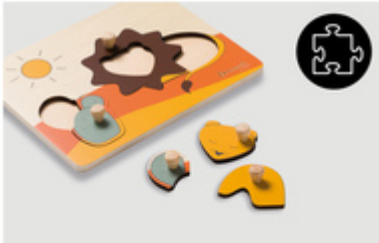

PLAYFUL LEARNING OF HAND-EYE COORDINATION

/

FSC®-CERTIFIED WOOD IN SUBTLE COLOURS

/

EASY TO GRASP AND CHILD-FRIENDLY DESIGN

PUZZLING TRAINS
**REMEMBERING AND
MATCHING SHAPES**

PUZZLING TRAINS REMEMBERING
AND MATCHING SHAPES

By grasping and sticking the pieces into place, your child makes up an animal, while training shapes, memory, fine motor skills, hand-eye coordination and concentration.

SUSTAINABLE TOY MADE OF FSC®-
CERTIFIED WOOD

SUSTAINABLE
FSC® CERTIFIED
WOOD

EASY TO GRASP
THANKS TO PRACTICAL KNOBS

EASY TO GRASP AND CHILD-
FRIENDLY DESIGN

The lovingly designed puzzle consists of a wooden board with shapes for the puzzle pieces in form of animals. Thanks to the practical knobs, your child can easily grasp each piece.

SAFE PLAYING
THANKS TO ROUNDED EDGES

PROTECTED BY ROUNDED DESIGN

Rounded edges ensure safe playing fun for your child.

PUZZLE FUN
FOR KIDS

PUZZLE FUN FOR 1 YEAR OLDS

The jigsaw puzzle is suitable for your child from 12 months onward. The high-quality workmanship ensures lots puzzle fun for a long time.