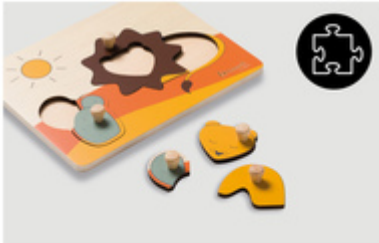

**PLAYFUL LEARNING OF HAND-EYE COORDINATION**

/

**FSC®-CERTIFIED WOOD IN SUBTLE COLOURS**

/

**EASY TO GRASP AND CHILD-FRIENDLY DESIGN**

PUZZLING TRAINS  
**REMEMBERING AND  
MATCHING SHAPES**

PUZZLING TRAINS REMEMBERING  
AND MATCHING SHAPES

By grasping and sticking the pieces into place, your child makes up an animal, while training shapes, memory, fine motor skills, hand-eye coordination and concentration.

SUSTAINABLE TOY MADE OF FSC®-  
CERTIFIED WOOD

**SUSTAINABLE**  
FSC® CERTIFIED  
WOOD

**EASY TO GRASP**  
THANKS TO PRACTICAL KNOBS

EASY TO GRASP AND CHILD-  
FRIENDLY DESIGN

The lovingly designed puzzle consists of a wooden board with shapes for the puzzle pieces in form of animals. Thanks to the practical knobs, your child can easily grasp each piece.

**SAFE PLAYING**  
THANKS TO ROUNDED EDGES

PROTECTED BY ROUNDED DESIGN

Rounded edges ensure safe playing fun for your child.

**PUZZLE FUN**  
FOR KIDS

PUZZLE FUN FOR 1 YEAR OLDS

The jigsaw puzzle is suitable for your child from 12 months onward. The high-quality workmanship ensures lots puzzle fun for a long time.