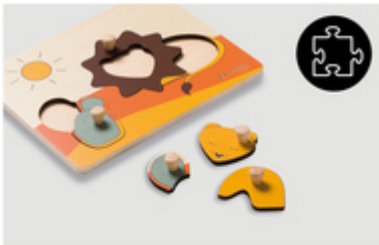

PLAYFUL LEARNING OF HAND-EYE COORDINATION

/

FSC®-CERTIFIED WOOD IN SUBTLE COLOURS

/

EASY TO GRASP AND CHILD-FRIENDLY DESIGN

PUZZLING TRAINS
**REMEMBERING AND
MATCHING SHAPES**

PUZZLING TRAINS REMEMBERING
AND MATCHING SHAPES

By grasping and sticking the pieces into place, your child makes up an animal, while training shapes, memory, fine motor skills, hand-eye coordination and concentration.

SUSTAINABLE TOY MADE OF FSC®-
CERTIFIED WOOD

SUSTAINABLE
FSC® CERTIFIED
WOOD

EASY TO GRASP
THANKS TO PRACTICAL KNOBS

EASY TO GRASP AND CHILD-
FRIENDLY DESIGN

The lovingly designed puzzle consists of a wooden board with shapes for the puzzle pieces in form of animals. Thanks to the practical knobs, your child can easily grasp each piece.

Lifestyle Images

PUZZLE N SORT

WOODEN JIGSAW PUZZLE PROMOTES FINE MOTOR SKILLS

Puzzle N Sort - Wooden jigsaw puzzle promotes fine motor skills

Playful learning of hand-eye coordination

The lovingly designed puzzle consists of a wooden board with shapes for the puzzle pieces in form of animals. Thanks to the practical knobs, your child can easily grasp each piece. By grasping and sticking the pieces into place, your child makes up an animal, while training shapes, memory, fine motor skills, hand-eye coordination and concentration.