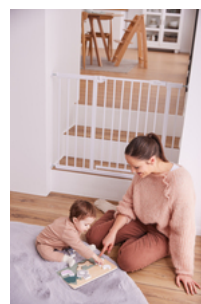

SUSTAINABLE
FSC® CERTIFIED
WOOD

EASY TO GRASP
THANKS TO PRACTICAL KNOBS

EASY TO GRASP AND CHILD-
FRIENDLY DESIGN

The lovingly designed puzzle consists of a wooden board with shapes for the puzzle pieces in form of animals. Thanks to the practical knobs, your child can easily grasp each piece.

SAFE PLAYING
THANKS TO ROUNDED EDGES

PROTECTED BY ROUNDED DESIGN

Rounded edges ensure safe playing fun for your child.

PUZZLE FUN
FOR KIDS

PUZZLE FUN FOR 1 YEAR OLDS

The jigsaw puzzle is suitable for your child from 12 months onward. The high-quality workmanship ensures lots puzzle fun for a long time.

HARMONIOUS DESIGNS AND COLOURS

The puzzle is available in three different designs and colours, providing plenty of joy for girls and boys.

PUZZLE N SORT

WOODEN JIGSAW PUZZLE PROMOTES FINE MOTOR SKILLS

Product Images

Lifestyle Images

PUZZLE N SORT

WOODEN JIGSAW PUZZLE PROMOTES FINE MOTOR SKILLS

Puzzle N Sort - Wooden jigsaw puzzle promotes fine motor skills

Playful learning of hand-eye coordination

The lovingly designed puzzle consists of a wooden board with shapes for the puzzle pieces in form of animals. Thanks to the practical knobs, your child can easily grasp each piece. By grasping and sticking the pieces into place, your child makes up an animal, while training shapes, memory, fine motor skills, hand-eye coordination and concentration.