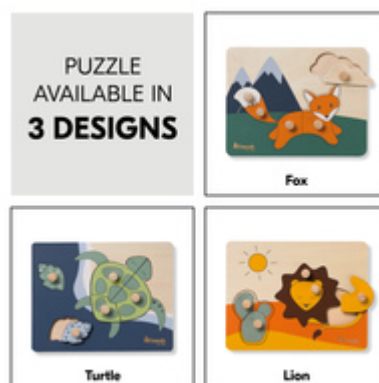

SUSTAINABLE
FSC® CERTIFIED
WOOD

EASY TO GRASP
THANKS TO PRACTICAL KNOBS

EASY TO GRASP AND CHILD-
FRIENDLY DESIGN

The lovingly designed puzzle consists of a wooden board with shapes for the puzzle pieces in form of animals. Thanks to the practical knobs, your child can easily grasp each piece.

SAFE PLAYING
THANKS TO ROUNDED EDGES

PROTECTED BY ROUNDED DESIGN

Rounded edges ensure safe playing fun for your child.

PUZZLE FUN
FOR KIDS

PUZZLE FUN FOR 1 YEAR OLDS

The jigsaw puzzle is suitable for your child from 12 months onward. The high-quality workmanship ensures lots puzzle fun for a long time.

HARMONIOUS DESIGNS AND COLOURS

The puzzle is available in three different designs and colours, providing plenty of joy for girls and boys.

PUZZLE N SORT

WOODEN JIGSAW PUZZLE PROMOTES FINE MOTOR SKILLS

Product Images

Lifestyle Images

PUZZLE N SORT

WOODEN JIGSAW PUZZLE PROMOTES FINE MOTOR SKILLS

Puzzle N Sort - Wooden jigsaw puzzle promotes fine motor skills

Playful learning of hand-eye coordination

The lovingly designed puzzle consists of a wooden board with shapes for the puzzle pieces in form of animals. Thanks to the practical knobs, your child can easily grasp each piece. By grasping and sticking the pieces into place, your child makes up an animal, while training shapes, memory, fine motor skills, hand-eye coordination and concentration.