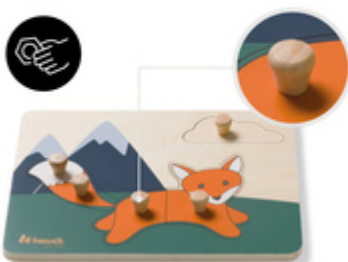

PLAYFUL LEARNING OF HAND-EYE COORDINATION

/

FSC®-CERTIFIED WOOD IN SUBTLE COLOURS

/

EASY TO GRASP AND CHILD-FRIENDLY DESIGN

PUZZLING TRAINS
**REMEMBERING AND
MATCHING SHAPES**

PUZZLING TRAINS REMEMBERING
AND MATCHING SHAPES

By grasping and sticking the pieces into place, your child makes up an animal, while training shapes, memory, fine motor skills, hand-eye coordination and concentration.

SUSTAINABLE TOY MADE OF FSC®-
CERTIFIED WOOD

SUSTAINABLE
FSC® CERTIFIED
WOOD

EASY TO GRASP
THANKS TO PRACTICAL KNOBS

EASY TO GRASP AND CHILD-
FRIENDLY DESIGN

The lovingly designed puzzle consists of a wooden board with shapes for the puzzle pieces in form of animals. Thanks to the practical knobs, your child can easily grasp each piece.

PROTECTED BY ROUNDED DESIGN

Rounded edges ensure safe playing fun for your child.

SAFE PLAYING
THANKS TO ROUNDED EDGES

PUZZLE FUN FOR KIDS

PUZZLE FUN FOR 1 YEAR OLDS

The jigsaw puzzle is suitable for your child from 12 months onward. The high-quality workmanship ensures lots puzzle fun for a long time.