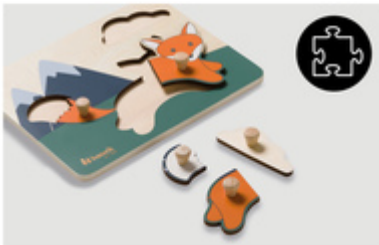

PLAYFUL LEARNING OF HAND-EYE COORDINATION

/

FSC®-CERTIFIED WOOD IN SUBTLE COLOURS

/

EASY TO GRASP AND CHILD-FRIENDLY DESIGN

PUZZLING TRAINS
**REMEMBERING AND
MATCHING SHAPES**

PUZZLING TRAINS REMEMBERING
AND MATCHING SHAPES

By grasping and sticking the pieces into place, your child makes up an animal, while training shapes, memory, fine motor skills, hand-eye coordination and concentration.

SUSTAINABLE TOY MADE OF FSC®-
CERTIFIED WOOD

SUSTAINABLE
FSC® CERTIFIED
WOOD

EASY TO GRASP
THANKS TO PRACTICAL KNOBS

EASY TO GRASP AND CHILD-
FRIENDLY DESIGN

The lovingly designed puzzle consists of a wooden board with shapes for the puzzle pieces in form of animals. Thanks to the practical knobs, your child can easily grasp each piece.

PROTECTED BY ROUNDED DESIGN

Rounded edges ensure safe playing fun for your child.

SAFE PLAYING
THANKS TO ROUNDED EDGES

PUZZLE FUN FOR KIDS

PUZZLE FUN FOR 1 YEAR OLDS

The jigsaw puzzle is suitable for your child from 12 months onward. The high-quality workmanship ensures lots puzzle fun for a long time.