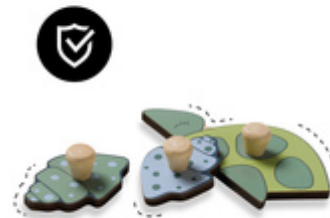

By grasping and sticking the pieces into place, your child makes up an animal, while training shapes, memory, fine motor skills, hand-eye coordination and concentration.

SUSTAINABLE TOY MADE OF FSC®-  
CERTIFIED WOOD

**SUSTAINABLE**  
FSC® CERTIFIED  
WOOD

**EASY TO GRASP**  
THANKS TO PRACTICAL KNOBS

EASY TO GRASP AND CHILD-  
FRIENDLY DESIGN

The lovingly designed puzzle consists of a wooden board with shapes for the puzzle pieces in form of animals. Thanks to the practical knobs, your child can easily grasp each piece.

## PROTECTED BY ROUNDED DESIGN

Rounded edges ensure safe playing fun for your child.

**SAFE PLAYING**  
THANKS TO ROUNDED EDGES

**PUZZLE FUN**  
FOR KIDS