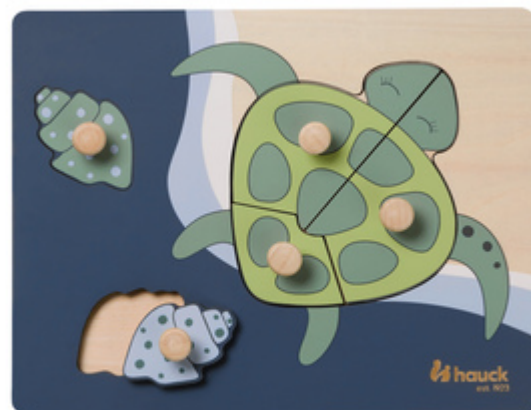

**PLAYFUL LEARNING OF HAND-EYE COORDINATION**

/

**FSC®-CERTIFIED WOOD IN SUBTLE COLOURS**

/

**EASY TO GRASP AND CHILD-FRIENDLY DESIGN**

PUZZLING TRAINS  
**REMEMBERING AND  
MATCHING SHAPES**

PUZZLING TRAINS REMEMBERING  
AND MATCHING SHAPES

By grasping and sticking the pieces into place, your child makes up an animal, while training shapes, memory, fine motor skills, hand-eye coordination and concentration.

SUSTAINABLE TOY MADE OF FSC®-  
CERTIFIED WOOD

**SUSTAINABLE**  
FSC® CERTIFIED  
WOOD

**EASY TO GRASP**  
THANKS TO PRACTICAL KNOBS

EASY TO GRASP AND CHILD-  
FRIENDLY DESIGN

The lovingly designed puzzle consists of a wooden board with shapes for the puzzle pieces in form of animals. Thanks to the practical knobs, your child can easily grasp each piece.

### **Playful learning of hand-eye coordination**

The lovingly designed puzzle consists of a wooden board with shapes for the puzzle pieces in form of animals. Thanks to the practical knobs, your child can easily grasp each piece. By grasping and sticking the pieces into place, your child makes up an animal, while training shapes, memory, fine motor skills, hand-eye coordination and concentration.