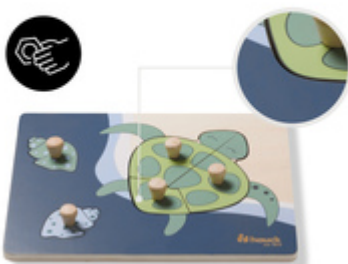

**PLAYFUL LEARNING OF HAND-EYE COORDINATION**

/

**FSC®-CERTIFIED WOOD IN SUBTLE COLOURS**

/

**EASY TO GRASP AND CHILD-FRIENDLY DESIGN**

PUZZLING TRAINS  
**REMEMBERING AND  
MATCHING SHAPES**

PUZZLING TRAINS REMEMBERING  
AND MATCHING SHAPES

By grasping and sticking the pieces into place, your child makes up an animal, while training shapes, memory, fine motor skills, hand-eye coordination and concentration.

SUSTAINABLE TOY MADE OF FSC®-  
CERTIFIED WOOD

**SUSTAINABLE**  
FSC® CERTIFIED  
WOOD

**EASY TO GRASP**  
THANKS TO PRACTICAL KNOBS

EASY TO GRASP AND CHILD-  
FRIENDLY DESIGN

The lovingly designed puzzle consists of a wooden board with shapes for the puzzle pieces in form of animals. Thanks to the practical knobs, your child can easily grasp each piece.