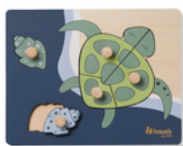

Product Images