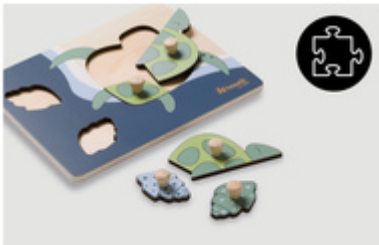

**PLAYFUL LEARNING OF HAND-EYE COORDINATION**

/

**FSC®-CERTIFIED WOOD IN SUBTLE COLOURS**

/

**EASY TO GRASP AND CHILD-FRIENDLY DESIGN**

PUZZLING TRAINS  
**REMEMBERING AND  
MATCHING SHAPES**

PUZZLING TRAINS REMEMBERING  
AND MATCHING SHAPES

By grasping and sticking the pieces into place, your child makes up an animal, while training shapes, memory, fine motor skills, hand-eye coordination and concentration.

SUSTAINABLE TOY MADE OF FSC®-  
CERTIFIED WOOD

**SUSTAINABLE**  
FSC® CERTIFIED  
WOOD

**EASY TO GRASP**  
THANKS TO PRACTICAL KNOBS

EASY TO GRASP AND CHILD-  
FRIENDLY DESIGN

The lovingly designed puzzle consists of a wooden board with shapes for the puzzle pieces in form of animals. Thanks to the practical knobs, your child can easily grasp each piece.