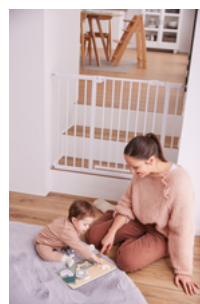

Lifestyle Images