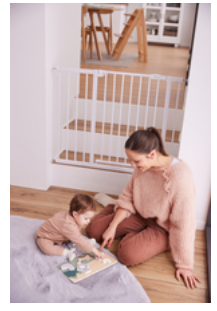

Lifestyle Images