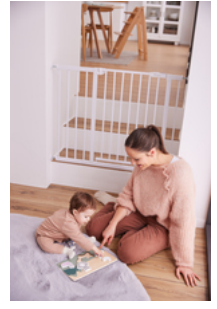

Lifestyle Images