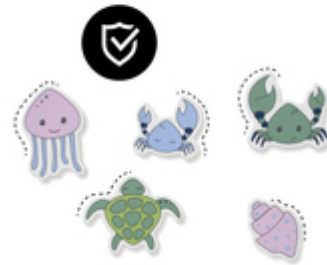

SUSTAINABLE
FSC® CERTIFIED
WOOD

EASY TO GRASP

THANKS TO CHILD-FRIENDLY DESIGN

EASY TO GRASP AND CHILD-
FRIENDLY DESIGN

The lovingly designed puzzle consists of a wooden board with shapes for the puzzle pieces in form of animals. The pieces are easy to grasp and to puzzle.

PROTECTED BY ROUNDED DESIGN

Rounded edges ensure safe playing fun for your child.

SAFE PLAYING
THANKS TO ROUNDED EDGES

PUZZLE FUN
FOR KIDS

PUZZLE FUN FOR 1 YEAR OLDS

The jigsaw puzzle is suitable for your child from 12 months onward. The high-quality workmanship ensures lots puzzle fun for a long time.

HARMONIOUS DESIGNS AND COLOURS

The puzzle is available in three different designs and colours, providing plenty of joy for girls and boys.

PUZZLE N FIT

WOODEN JIGSAW PUZZLE PROMOTES FINE MOTOR SKILLS

Product Images

Lifestyle Images

PUZZLE N FIT

WOODEN JIGSAW PUZZLE PROMOTES FINE MOTOR SKILLS

Puzzle N Fit - Wooden jigsaw puzzle promotes fine motor skills

Playful learning of hand-eye coordination

The lovingly designed puzzle consists of a wooden board with shapes for the puzzle pieces in form of animals. By grasping and sticking the pieces into place, your child makes up an animal, while training shapes, memory, fine motor skills, hand-eye coordination and concentration.