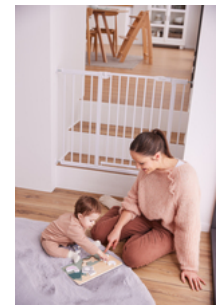

PROTECTED BY ROUNDED DESIGN

Rounded edges ensure safe playing fun for your child.

SAFE PLAYING
THANKS TO ROUNDED EDGES

PUZZLE FUN
FOR KIDS

PUZZLE FUN FOR 1 YEAR OLDS

The jigsaw puzzle is suitable for your child from 12 months onward. The high-quality workmanship ensures lots puzzle fun for a long time.

HARMONIOUS DESIGNS AND COLOURS

The puzzle is available in three different designs and colours, providing plenty of joy for girls and boys.

PUZZLE N FIT

WOODEN JIGSAW PUZZLE PROMOTES FINE MOTOR SKILLS

Product Images

Lifestyle Images

PUZZLE N FIT

WOODEN JIGSAW PUZZLE PROMOTES FINE MOTOR SKILLS

Puzzle N Fit - Wooden jigsaw puzzle promotes fine motor skills

Playful learning of hand-eye coordination

The lovingly designed puzzle consists of a wooden board with shapes for the puzzle pieces in form of animals. By grasping and sticking the pieces into place, your child makes up an animal, while training shapes, memory, fine motor skills, hand-eye coordination and concentration.