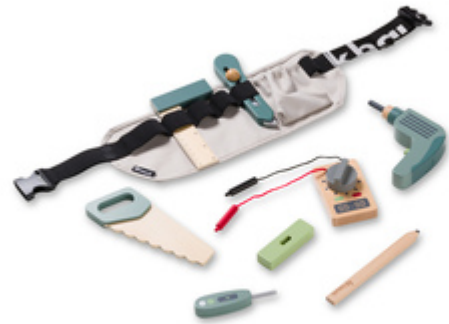

PERFECT FOR ROLE-PLAYING

/

**ADJUSTABLE BELT GROWS ALONG WITH YOUR
CHILD**

/

SUSTAINABLE THANKS TO FSC® CERTIFIED WOOD

PERFECT FOR ROLE-PLAYING

The realistic wooden toy tools encourage your child to get to know tools and to play imaginative role-playing games about handicrafts and repairs. Suitable from 3 years onward - also on the go.

SUPPORTS YOUR CHILD'S CREATIVITY

The kids tool set contains everything your child needs as a craftsman or craftswoman: Tool belt with drill, saw, multimeter, spirit level, pencil, carpenter's square, phase tester and cutter knife.

IDEAL FOR CRAFTING ROLE-PLAY

TOOLS ARE WELL STORED AND QUICKLY READY FOR USE

Thanks to the practical belt with loops, your child is handsfree at all times, can quickly store the tools away and have them ready to hand.

LEARN TO WORK

TOOL BELT WITH FSC®-CERTIFIED WOODEN TOOLS

Product Images

Lifestyle Images

Learn to Work - Tool belt with FSC®-certified wooden tools

Creative craftsman role-play

The kids tool set contains everything your child needs as a craftsman or craftswoman: Tool belt with drill, saw, multimeter, spirit level, pencil, carpenter's square, phase tester and cutter knife. The realistic wooden toy tools encourage your child to get to know tools and to play imaginative role-playing games about handicrafts and repairs. The children's tool belt is also a great toy to take on the go.