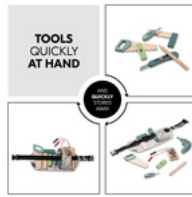

ADJUSTABLE BELT GROWS ALONG WITH YOUR CHILD

Your child can adjust the tool belt individually and open and close it on their own thanks to the easy-to-use click buckle.

GROW-ALONG
THANKS TO ADJUSTABLE BELT

**TOOLS MADE OF
DURABLE, FSC®
CERTIFIED
WOOD**

FSC® CERTIFIED WOOD FOR A HEALTHIER ENVIRONMENT

The tool set is made of durable wood that derives from FSC®-certified forests. This guarantees sustainable and ecological forest use that protects plants and animals.

LEARN TO WORK

TOOL BELT WITH FSC®-CERTIFIED WOODEN TOOLS

Product Images

Lifestyle Images

Learn to Work - Tool belt with FSC®-certified wooden tools

Creative craftsman role-play

The kids tool set contains everything your child needs as a craftsman or craftswoman: Tool belt with drill, saw, multimeter, spirit level, pencil, carpenter's square, phase tester and cutter knife. The realistic wooden toy tools encourage your child to get to know tools and to play imaginative role-playing games about handicrafts and repairs. The children's tool belt is also a great toy to take on the go.

Adjustable belt grows with your child from 3 years onward

Your child can adjust the tool belt individually and open and close it on their own thanks to the easy-to-use click buckle. Also, your child is handsfree at all times, while having all tools quickly at hand. Once the work is done, your child can easily store the tools in the loops of the children's tool belt.