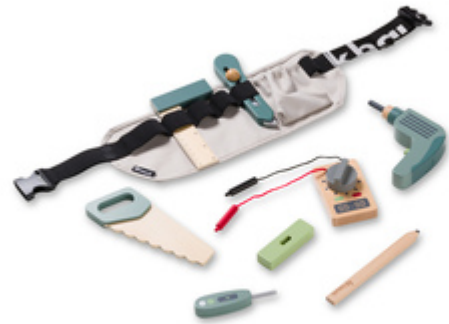

PERFECT FOR ROLE-PLAYING

/

**ADJUSTABLE BELT GROWS ALONG WITH YOUR
CHILD**

/

SUSTAINABLE THANKS TO FSC® CERTIFIED WOOD