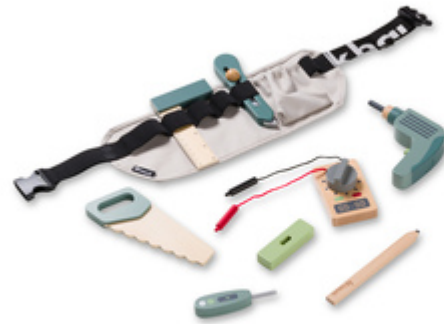

PERFECT FOR ROLE-PLAYING

/

**ADJUSTABLE BELT GROWS ALONG WITH YOUR
CHILD**

/

SUSTAINABLE THANKS TO FSC® CERTIFIED WOOD