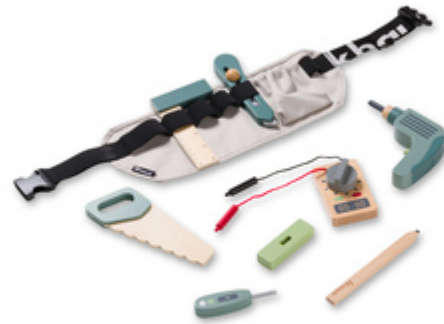

PERFECT FOR ROLE-PLAYING

/

**ADJUSTABLE BELT GROWS ALONG WITH YOUR
CHILD**

/

SUSTAINABLE THANKS TO FSC® CERTIFIED WOOD

PERFECT FOR ROLE-PLAYING

The realistic wooden toy tools encourage your child to get to know tools and to play imaginative role-playing games about handicrafts and repairs. Suitable from 3 years onward - also on the go.

SUPPORTS YOUR CHILD'S CREATIVITY

The kids tool set contains everything your child needs as a craftsman or craftswoman: Tool belt with drill, saw, multimeter, spirit level, pencil, carpenter's square, phase tester and cutter knife.

IDEAL FOR CRAFTING ROLE-PLAY

TOOLS ARE WELL STORED AND QUICKLY READY FOR USE

Thanks to the practical belt with loops, your child is handsfree at all times, can quickly store the tools away and have them ready to hand.

LEARN TO WORK

TOOL BELT WITH FSC®-CERTIFIED WOODEN TOOLS

Product Images

Lifestyle Images

Learn to Work - Tool belt with FSC®-certified wooden tools

Creative craftsman role-play

The kids tool set contains everything your child needs as a craftsman or craftswoman: Tool belt with drill, saw, multimeter, spirit level, pencil, carpenter's square, phase tester and cutter knife. The realistic wooden toy tools encourage your child to get to know tools and to play imaginative role-playing games about handicrafts and repairs. The children's tool belt is also a great toy to take on the go.