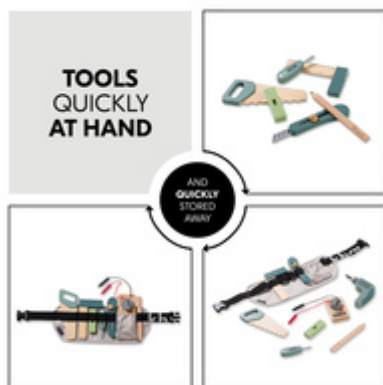

PERFECT FOR ROLE-PLAYING

/

**ADJUSTABLE BELT GROWS ALONG WITH YOUR
CHILD**

/

SUSTAINABLE THANKS TO FSC® CERTIFIED WOOD

PERFECT FOR ROLE-PLAYING

The realistic wooden toy tools encourage your child to get to know tools and to play imaginative role-playing games about handicrafts and repairs. Suitable from 3 years onward - also on the go.

SUPPORTS YOUR CHILD'S CREATIVITY

The kids tool set contains everything your child needs as a craftsman or craftswoman: Tool belt with drill, saw, multimeter, spirit level, pencil, carpenter's square, phase tester and cutter knife.

IDEAL FOR CRAFTING ROLE-PLAY

TOOLS ARE WELL STORED AND QUICKLY READY FOR USE

Thanks to the practical belt with loops, your child is handsfree at all times, can quickly store the tools away and have them ready to hand.

ADJUSTABLE BELT GROWS ALONG WITH YOUR CHILD

Your child can adjust the tool belt individually and open and close it on their own thanks to the easy-to-use click buckle.

GROW-ALONG
THANKS TO ADJUSTABLE BELT