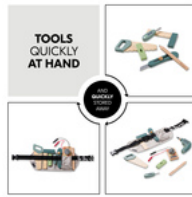

Product Images