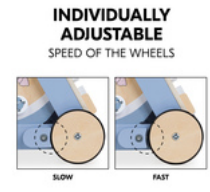

Product Images