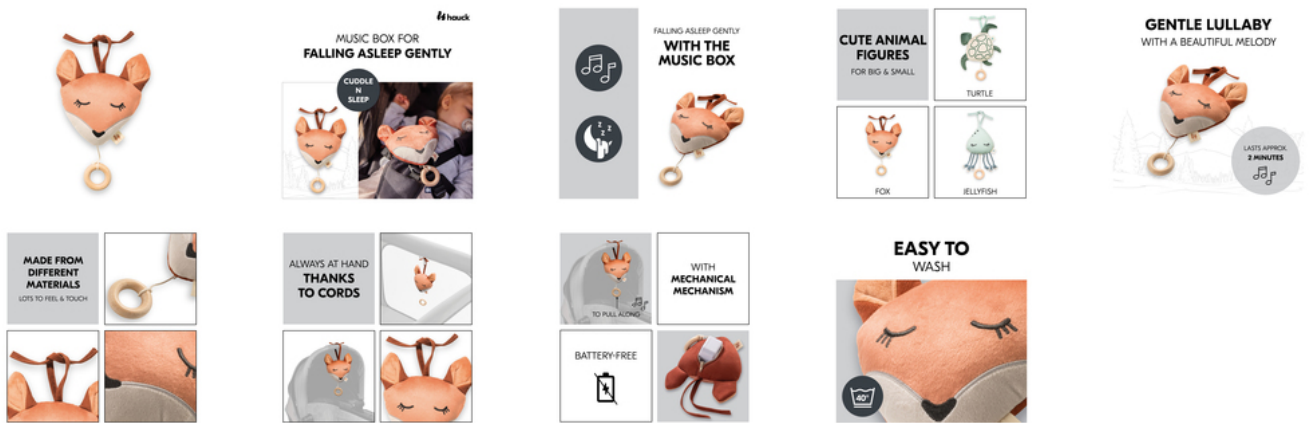

CUDDLE N SLEEP

MUSIC BOX TO GENTLY FALL ASLEEP TO

Product Images