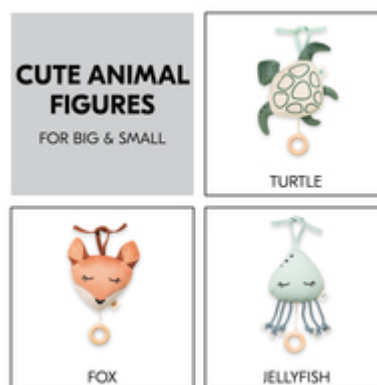

FALL ASLEEP GENTLY WITH THE MUSIC BOX

A real friend to fall asleep to: with the Cuddle N Sleep music box, your baby will also fall asleep inspired. The plush music box for your child is a sweet and reliable companion at night.

CUTE ANIMAL FIGURES – SOFT & BABY-FRIENDLY

Fox, jellyfish or turtle say a gentle good night: the sweet animal figures appeal to all babies and toddlers. The musical animals are thus also a beautiful gift for a birth or baptism.

GENTLE LULLABY WITH A BEAUTIFUL MELODY

A GENTLE LULLABY WITH A BEAUTIFUL MELODY

Good evening – good night: Brahms' lullaby, with its gentle melody, has lulled generations of children to sleep. The playing time of roughly 2 minutes is geared to babies.