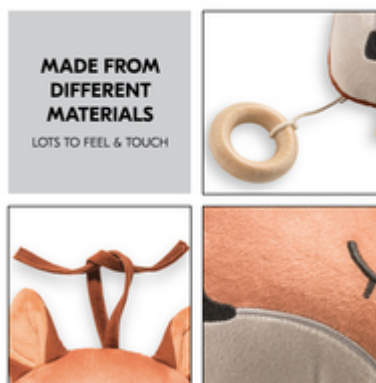

LOTS TO FEEL AND SENSE

Your baby will discover the world: they can caress, cuddle and hug the Cuddle N Sleep animals. The music box is made of different materials, and your baby can have a good feel of the stitchwork.