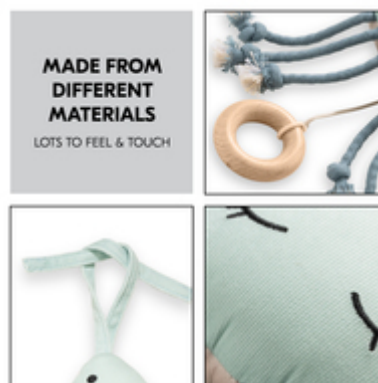

CUTE ANIMAL FIGURES – SOFT & BABY-FRIENDLY

Fox, jellyfish or turtle say a gentle good night: the sweet animal figures appeal to all babies and toddlers. The musical animals are thus also a beautiful gift for a birth or baptism.

ALWAYS WITH YOU THANKS TO CORDS

Your baby loves their sweet animal friend? With the cords, you can simply hang the music box from the changing table onto the pram or cot. So you always have them with you.

Your baby is discovering the world: they can stroke & hug the Cuddle N Sleep animals. The music box is made of different materials, and your baby can have a good feel of the stitchwork.

Always to hand thanks to popper

Your baby loves their cute animal friend? With the cords & popper, you can hang the music box from the changing table, pram or cot. So you always have it to hand.

With mechanical mechanism

You can wind up the Cuddle N Sleep music box – over and over again. The removable mechanism works mechanically. So you don't need batteries either.