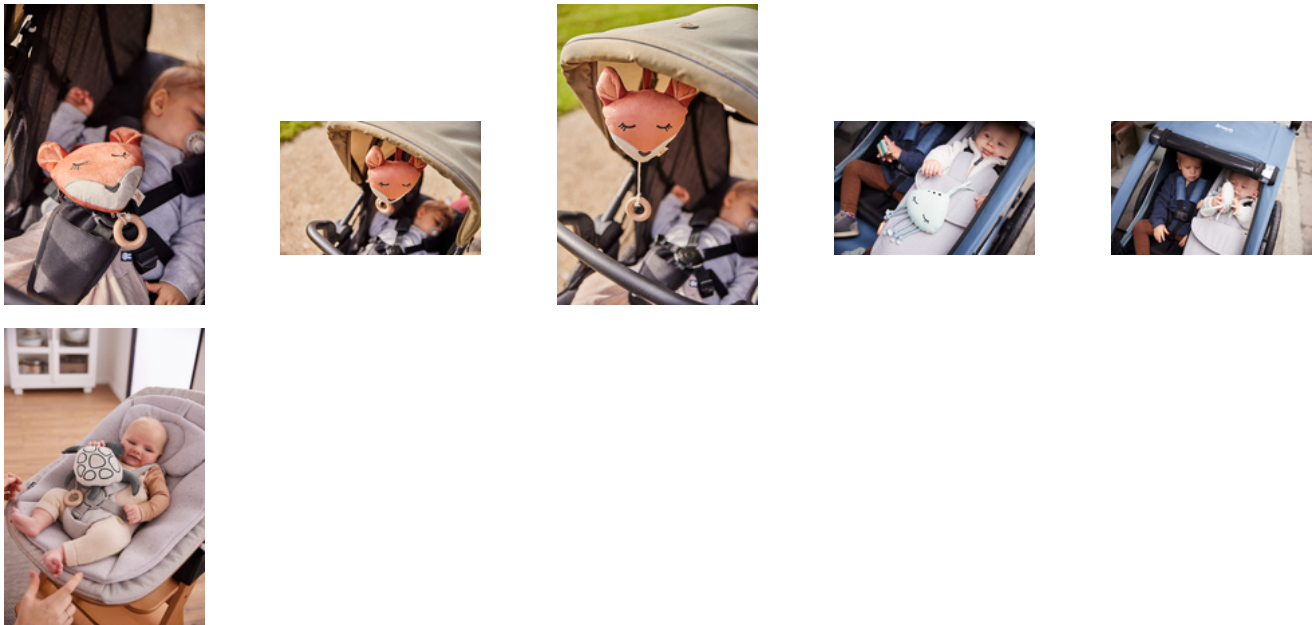

Lifestyle Images