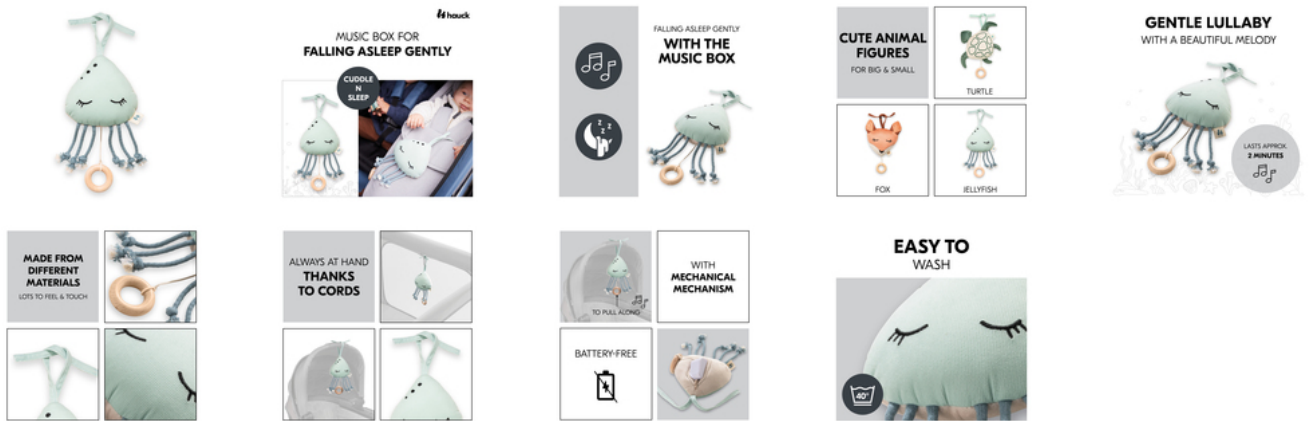

CUDDLE N SLEEP
MUSIC BOX TO GENTLY FALL ASLEEP TO

Product Images