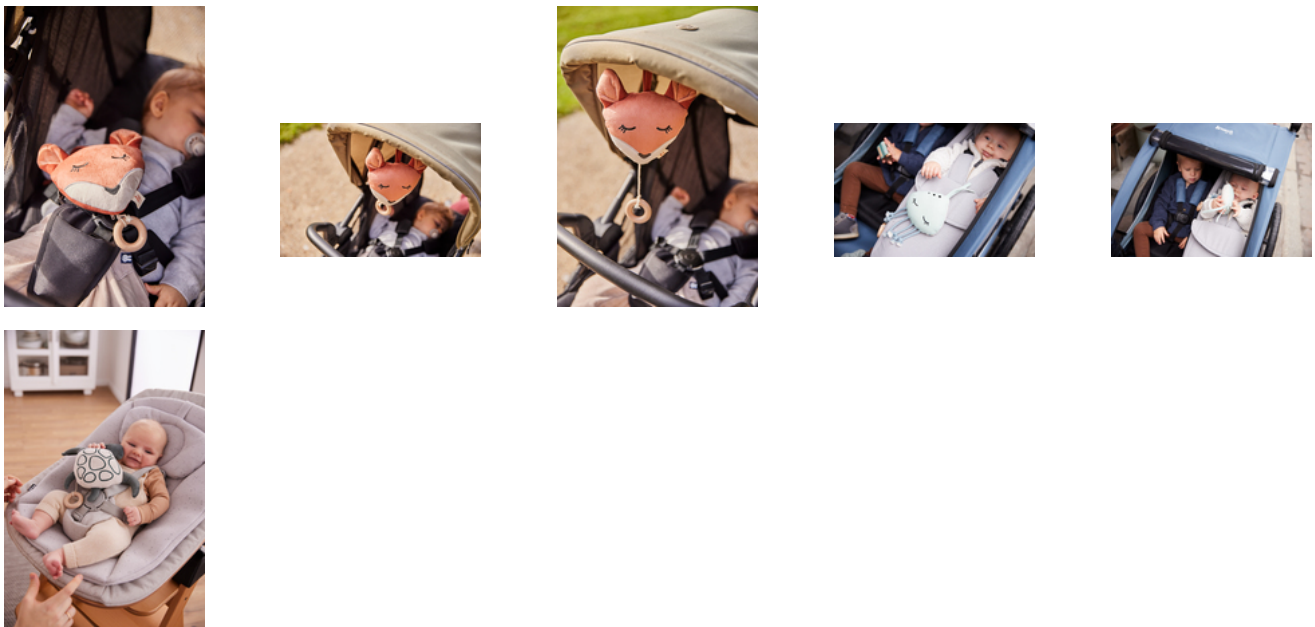

Something always misfires: but you can easily wash this easy-care music box. To do so, just open the zip on the back and take the mechanism out of the cuddly toy.

**CUDDLE N SLEEP**  
MUSIC BOX TO GENTLY FALL ASLEEP TO

**Product Images**

**Lifestyle Images**