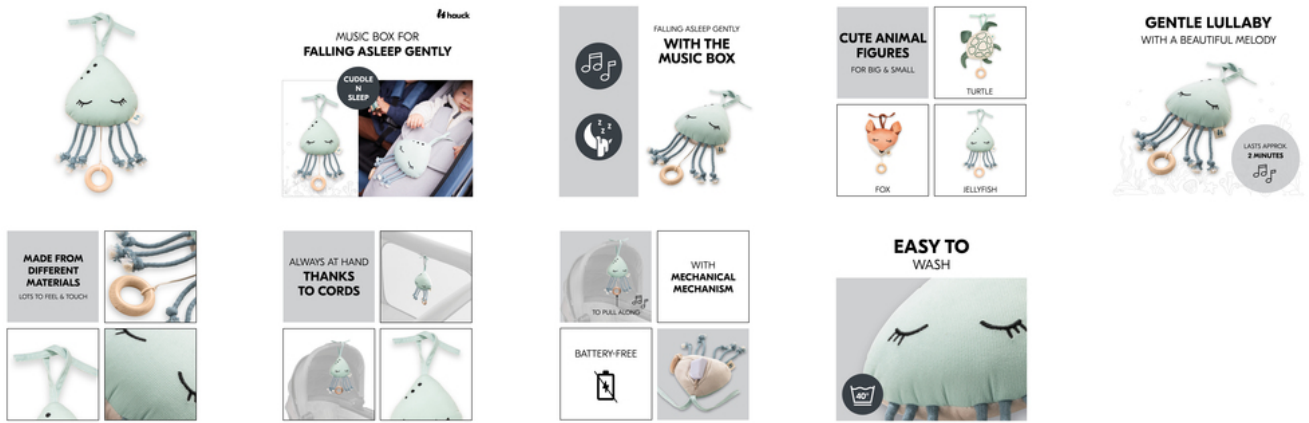

ALWAYS WITH YOU THANKS TO CORDS

Your baby loves their sweet animal friend? With the cords, you can simply hang the music box from the changing table onto the pram or cot. So you always have them with you.

WITH MECHANICAL MECHANISM

You can wind up the Cuddle N Sleep music box – over and over again. The removable mechanism works mechanically. So you don't need batteries.

**EASY TO
WASH**

EASY TO WASH

Something always misfires: but you can easily wash this easy-care music box. To do so, just open the zip on the back and take the mechanism out of the cuddly toy.

CUDDLE N SLEEP
MUSIC BOX TO GENTLY FALL ASLEEP TO

Product Images

Lifestyle Images

Music box to gently fall asleep to

Fall asleep gently with this music box

A friend to fall asleep to: with the Cuddle N Sleep music box, your baby will fall asleep inspired. The animals are also a sweet gift for births & baptisms.

Your baby loves their cute animal friend? With the cords & popper, you can hang the music box from the changing table, pram or cot. So you always have it to hand.

With mechanical mechanism

You can wind up the Cuddle N Sleep music box – over and over again. The removable mechanism works mechanically. So you don't need batteries either.