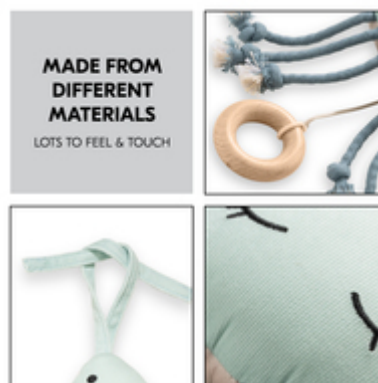

LOTS TO FEEL AND SENSE

Your baby will discover the world: they can caress, cuddle and hug the Cuddle N Sleep animals. The music box is made of different materials, and your baby can have a good feel of the stitchwork.