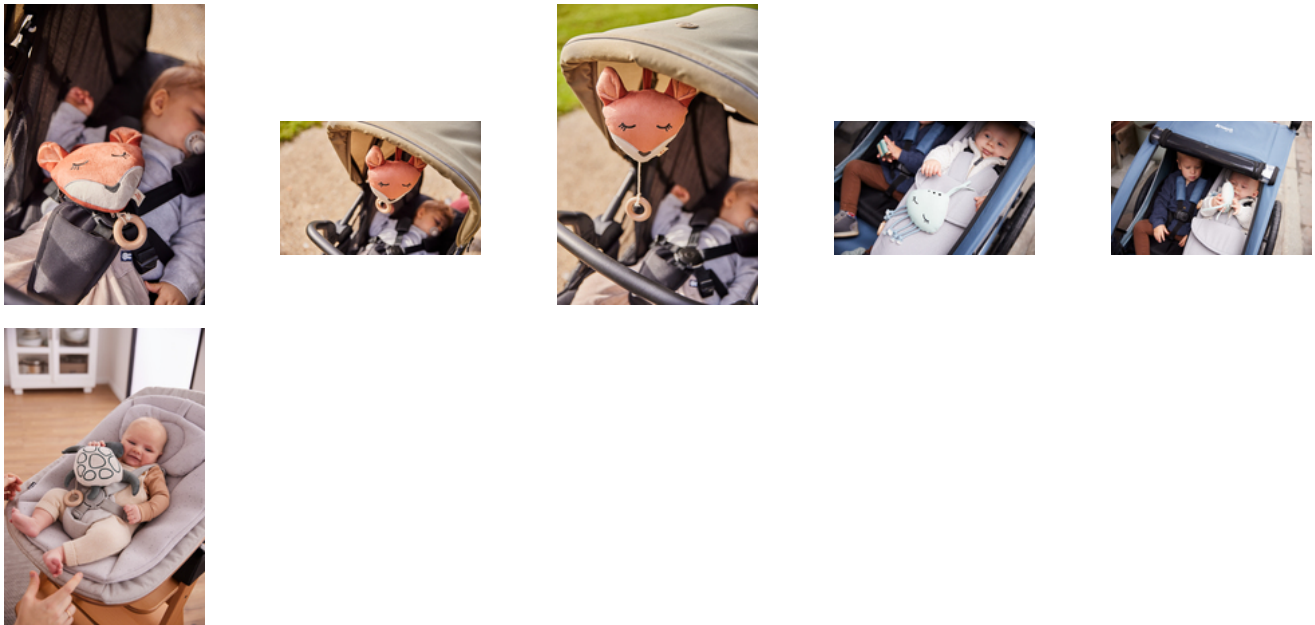

Lifestyle Images