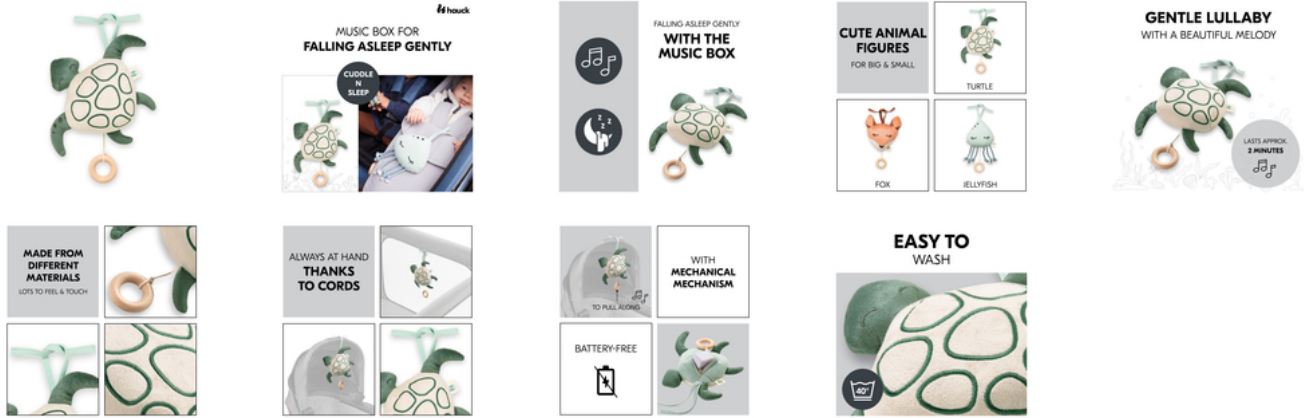

ALWAYS WITH YOU THANKS TO CORDS

Your baby loves their sweet animal friend? With the cords, you can simply hang the music box from the changing table onto the pram or cot. So you always have them with you.

WITH MECHANICAL MECHANISM

You can wind up the Cuddle N Sleep music box – over and over again. The removable mechanism works mechanically. So you don't need batteries.

**EASY TO
WASH**

EASY TO WASH

Something always misfires: but you can easily wash this easy-care music box. To do so, just open the zip on the back and take the mechanism out of the cuddly toy.

CUDDLE N SLEEP
MUSIC BOX TO GENTLY FALL ASLEEP TO

Product Images

Lifestyle Images

Music box to gently fall asleep to

Fall asleep gently with this music box

A friend to fall asleep to: with the Cuddle N Sleep music box, your baby will fall asleep inspired. The animals are also a sweet gift for births & baptisms.