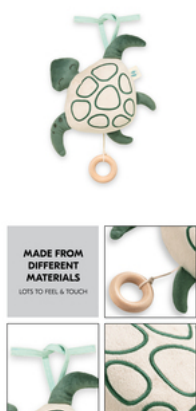

ALWAYS WITH YOU THANKS TO CORDS

Your baby loves their sweet animal friend? With the cords, you can simply hang the music box from the changing table onto the pram or cot. So you always have them with you.

WITH MECHANICAL MECHANISM

You can wind up the Cuddle N Sleep music box – over and over again. The removable mechanism works mechanically. So you don't need batteries.

**EASY TO
WASH**

EASY TO WASH

Something always misfires: but you can easily wash this easy-care music box. To do so, just open the zip on the back and take the mechanism out of the cuddly toy.

CUDDLE N SLEEP
MUSIC BOX TO GENTLY FALL ASLEEP TO

Product Images

Lifestyle Images

Music box to gently fall asleep to

Fall asleep gently with this music box

A friend to fall asleep to: with the Cuddle N Sleep music box, your baby will fall asleep inspired. The animals are also a sweet gift for births & baptisms.