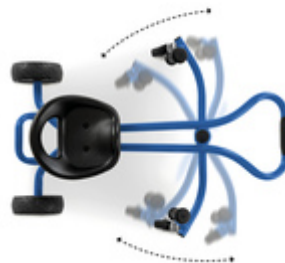

ANTI-SLIP HANDLES AND FOOTRESTS

The handles are made of high-quality plastic, offering your child a safe grip while driving. The rubberized footrests provide additional support and comfort during the ride.

ANTI-SLIP
HANDLES & FOOTRESTS

SLALOM DRIVE
IN WHISPER MODE

SLALOM DRIVE IN WHISPER MODE

The two front wheels have a 360-degree range of movement, making the Twist-it particularly agile. Driving noise is muffled by the two comfort wheels.

ROWING MOVEMENTS WITH LEARNING EFFECT

The Twist-it is driven and controlled by rowing movements at the same time, training your kid's agility, motor skills, strength, and stamina in equal measure.

ROWING MOVEMENTS WITH LEARNING EFFECT

Sturdy grips on the handlebars and rubberized footrests prevent little racers from slipping off while riding at high speeds.

The Twist-it carries a load of up to 110 lb and is the cool fun cruiser for active children and impresses with its unusual design and functionality.