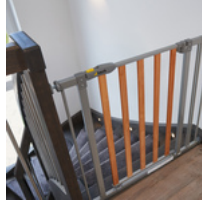

Product Images