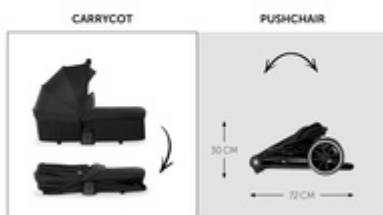

EASY & COMPACT FOLDING

SMALL FOLDING FOR A SPACE- SAVING TRANSPORT

The carrycot is easy and intuitive to click on the frame. For transport, you can fold the carrycot flat and the pushchair with one hand.